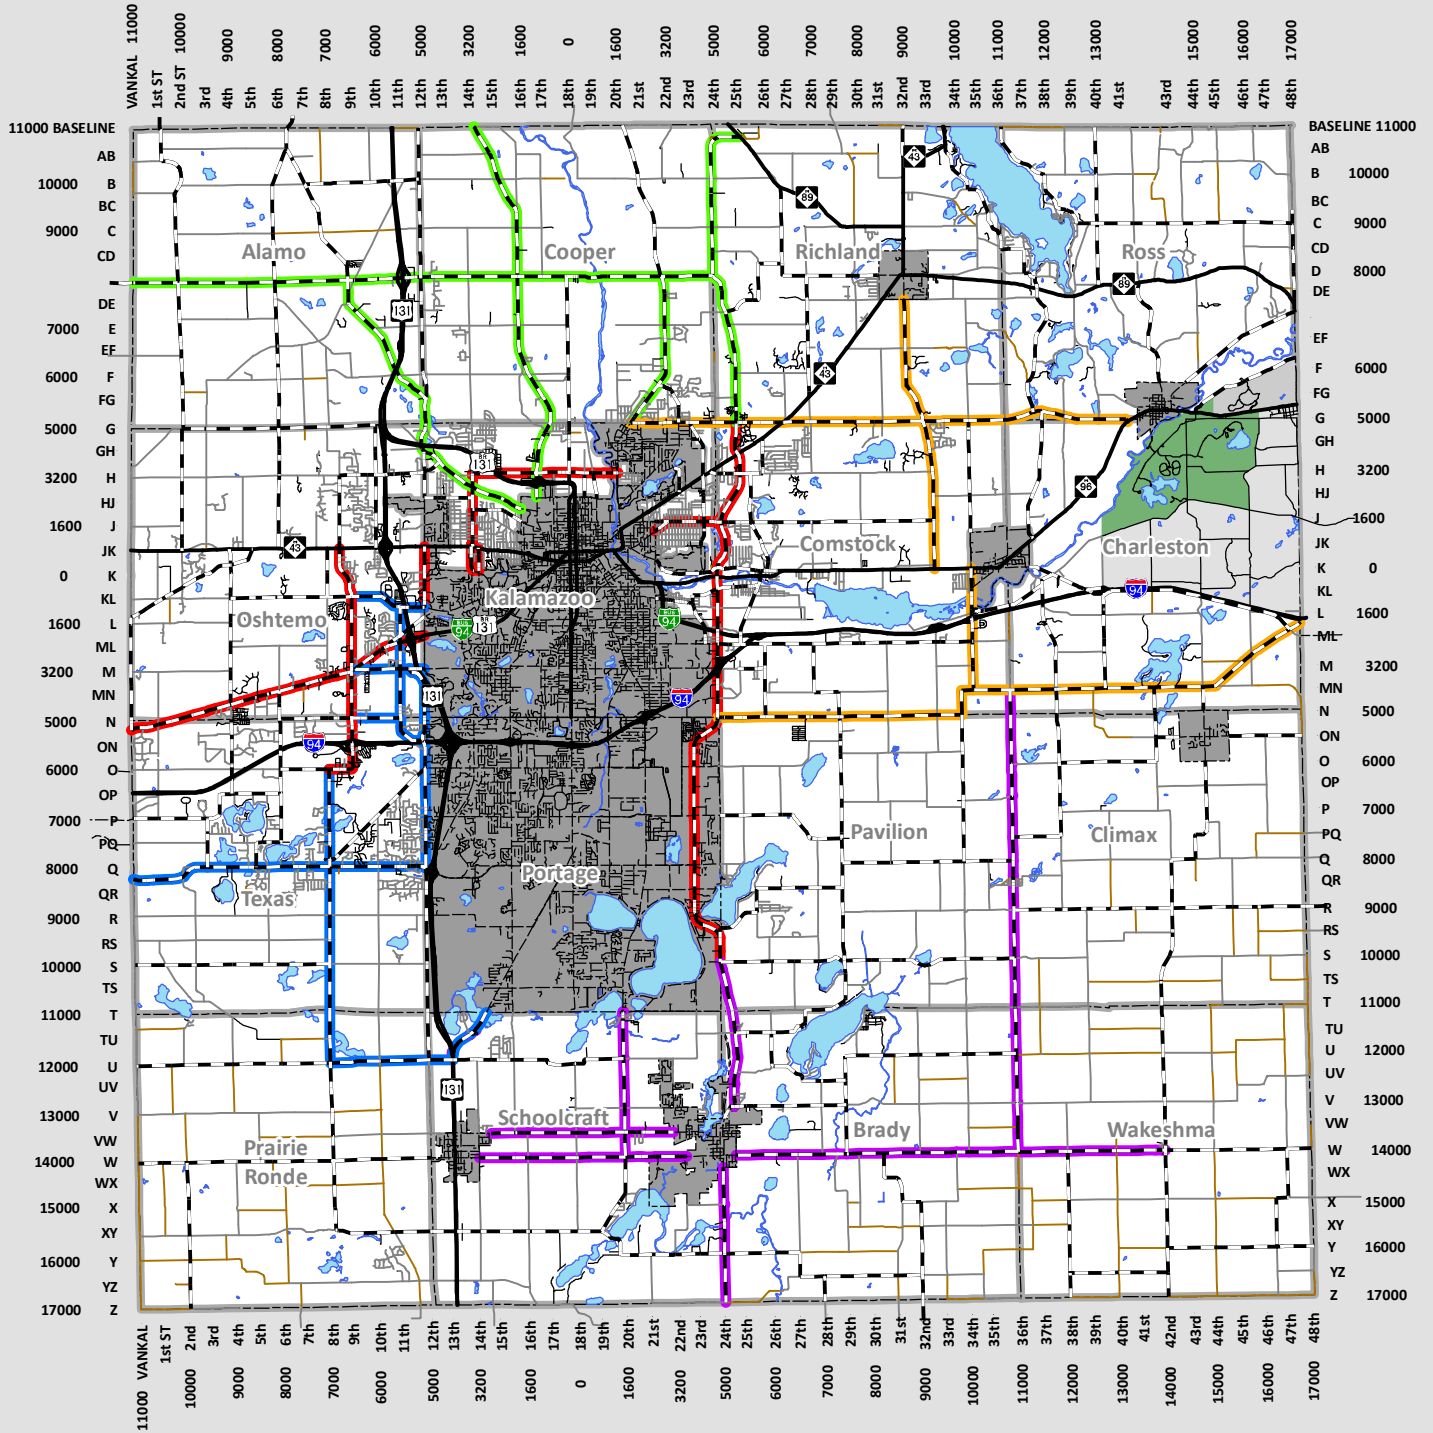

# 2018 - 2019 Snow Routes - Level 1

11/29/2018 10:11:01 AM | S:\Engineering\Maps and GIS\Maps\Snow Routes\Snow\_Level1.mxd

## Legend

- Route #1 - Trucks 196 & 199
- Route #2 - Truck 200
- Route #3 - Truck 198
- Route #4 - Truck 201
- Route #5 - Truck 197

Road Commission  
of Kalamazoo County

3801 E. Kilgore Road  
Kalamazoo, MI 49001  
(269) 381-3171  
Fax (269) 381-1760