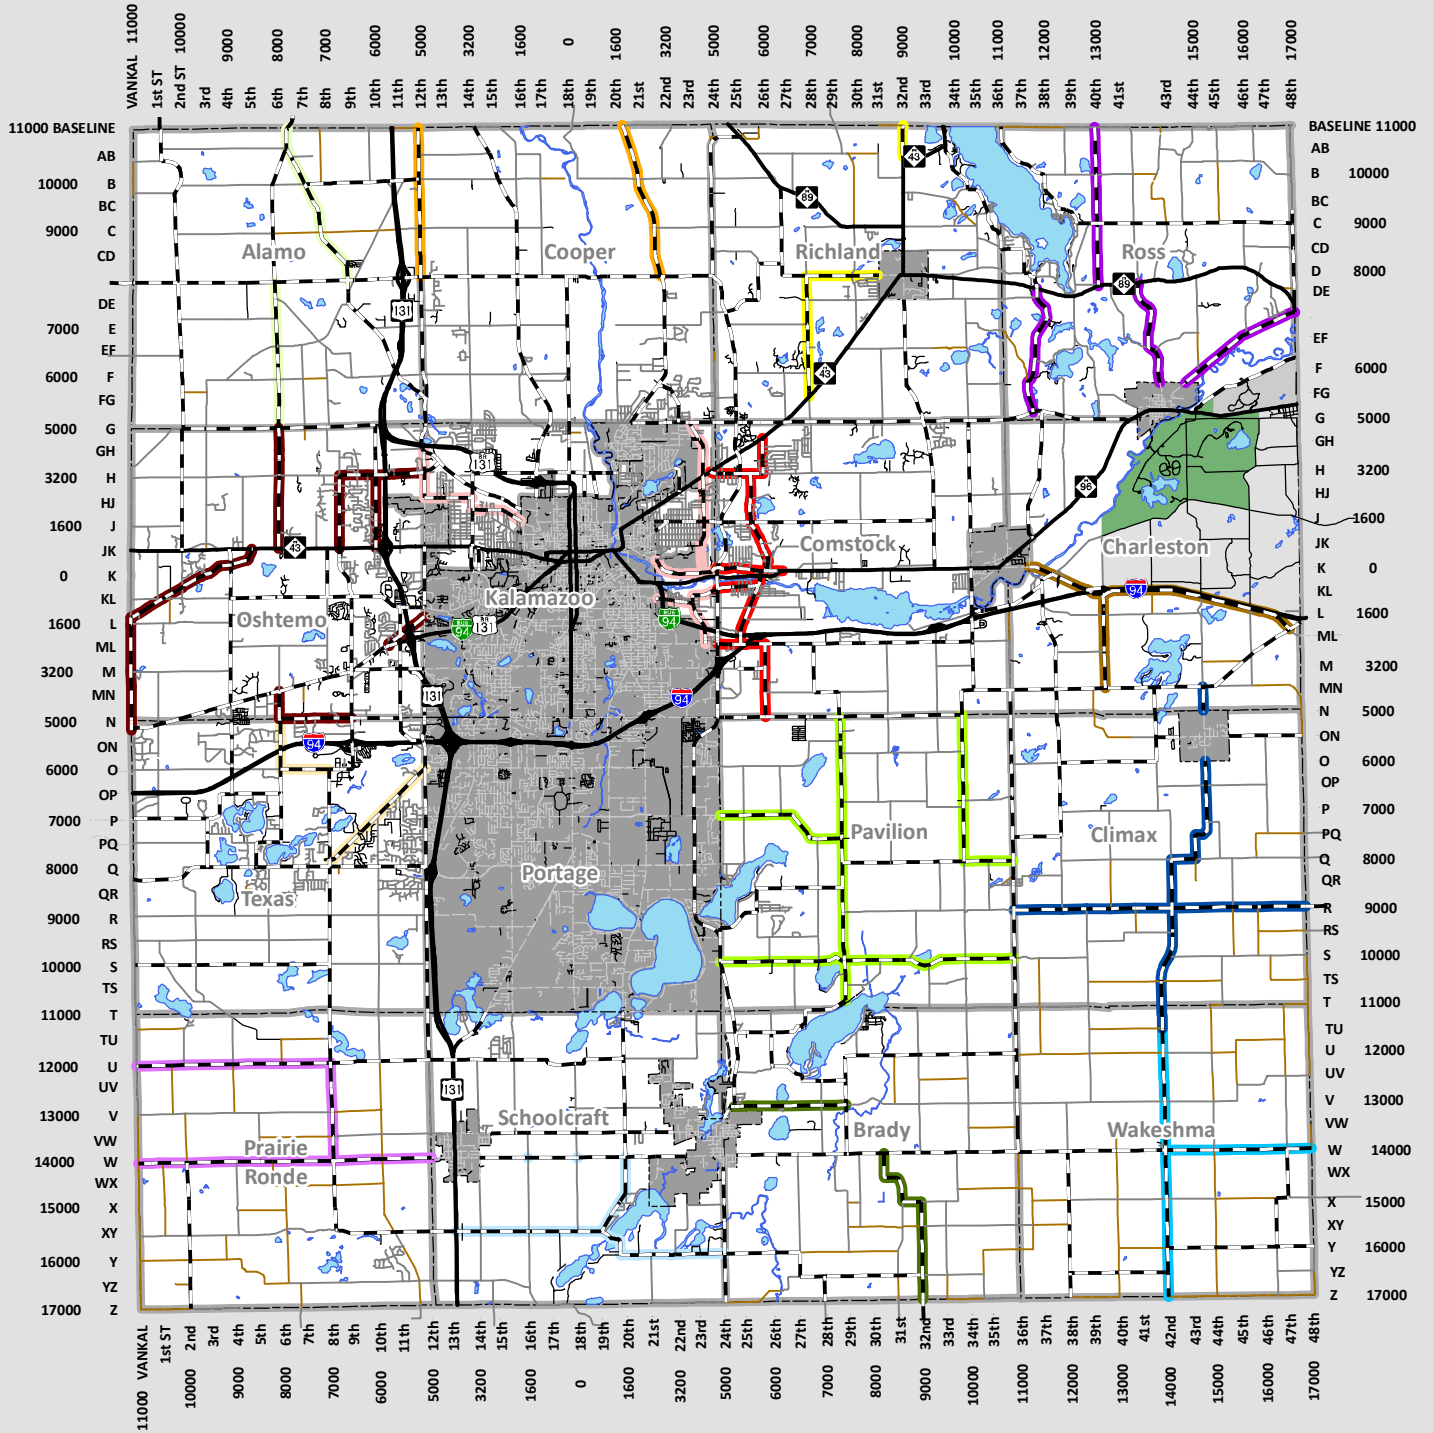

2018 - 2019 Snow Routes - Level 2

11/29/2018 10:14:36 AM | S:\Engineering\Maps and GIS\Maps\Snow Routes\Snow_Level2.mxd

Legend

- | | | | | | |
|--|-----------|--|------------------|--|-----------|
| | Truck 170 | | Truck 177 | | Truck 168 |
| | Truck 172 | | Trucks 126 & 127 | | Truck 166 |
| | Truck 174 | | Truck 173 | | Truck 167 |
| | Truck 192 | | Truck 175 | | Truck 169 |
| | Truck 176 | | Truck 171 | | Truck 193 |