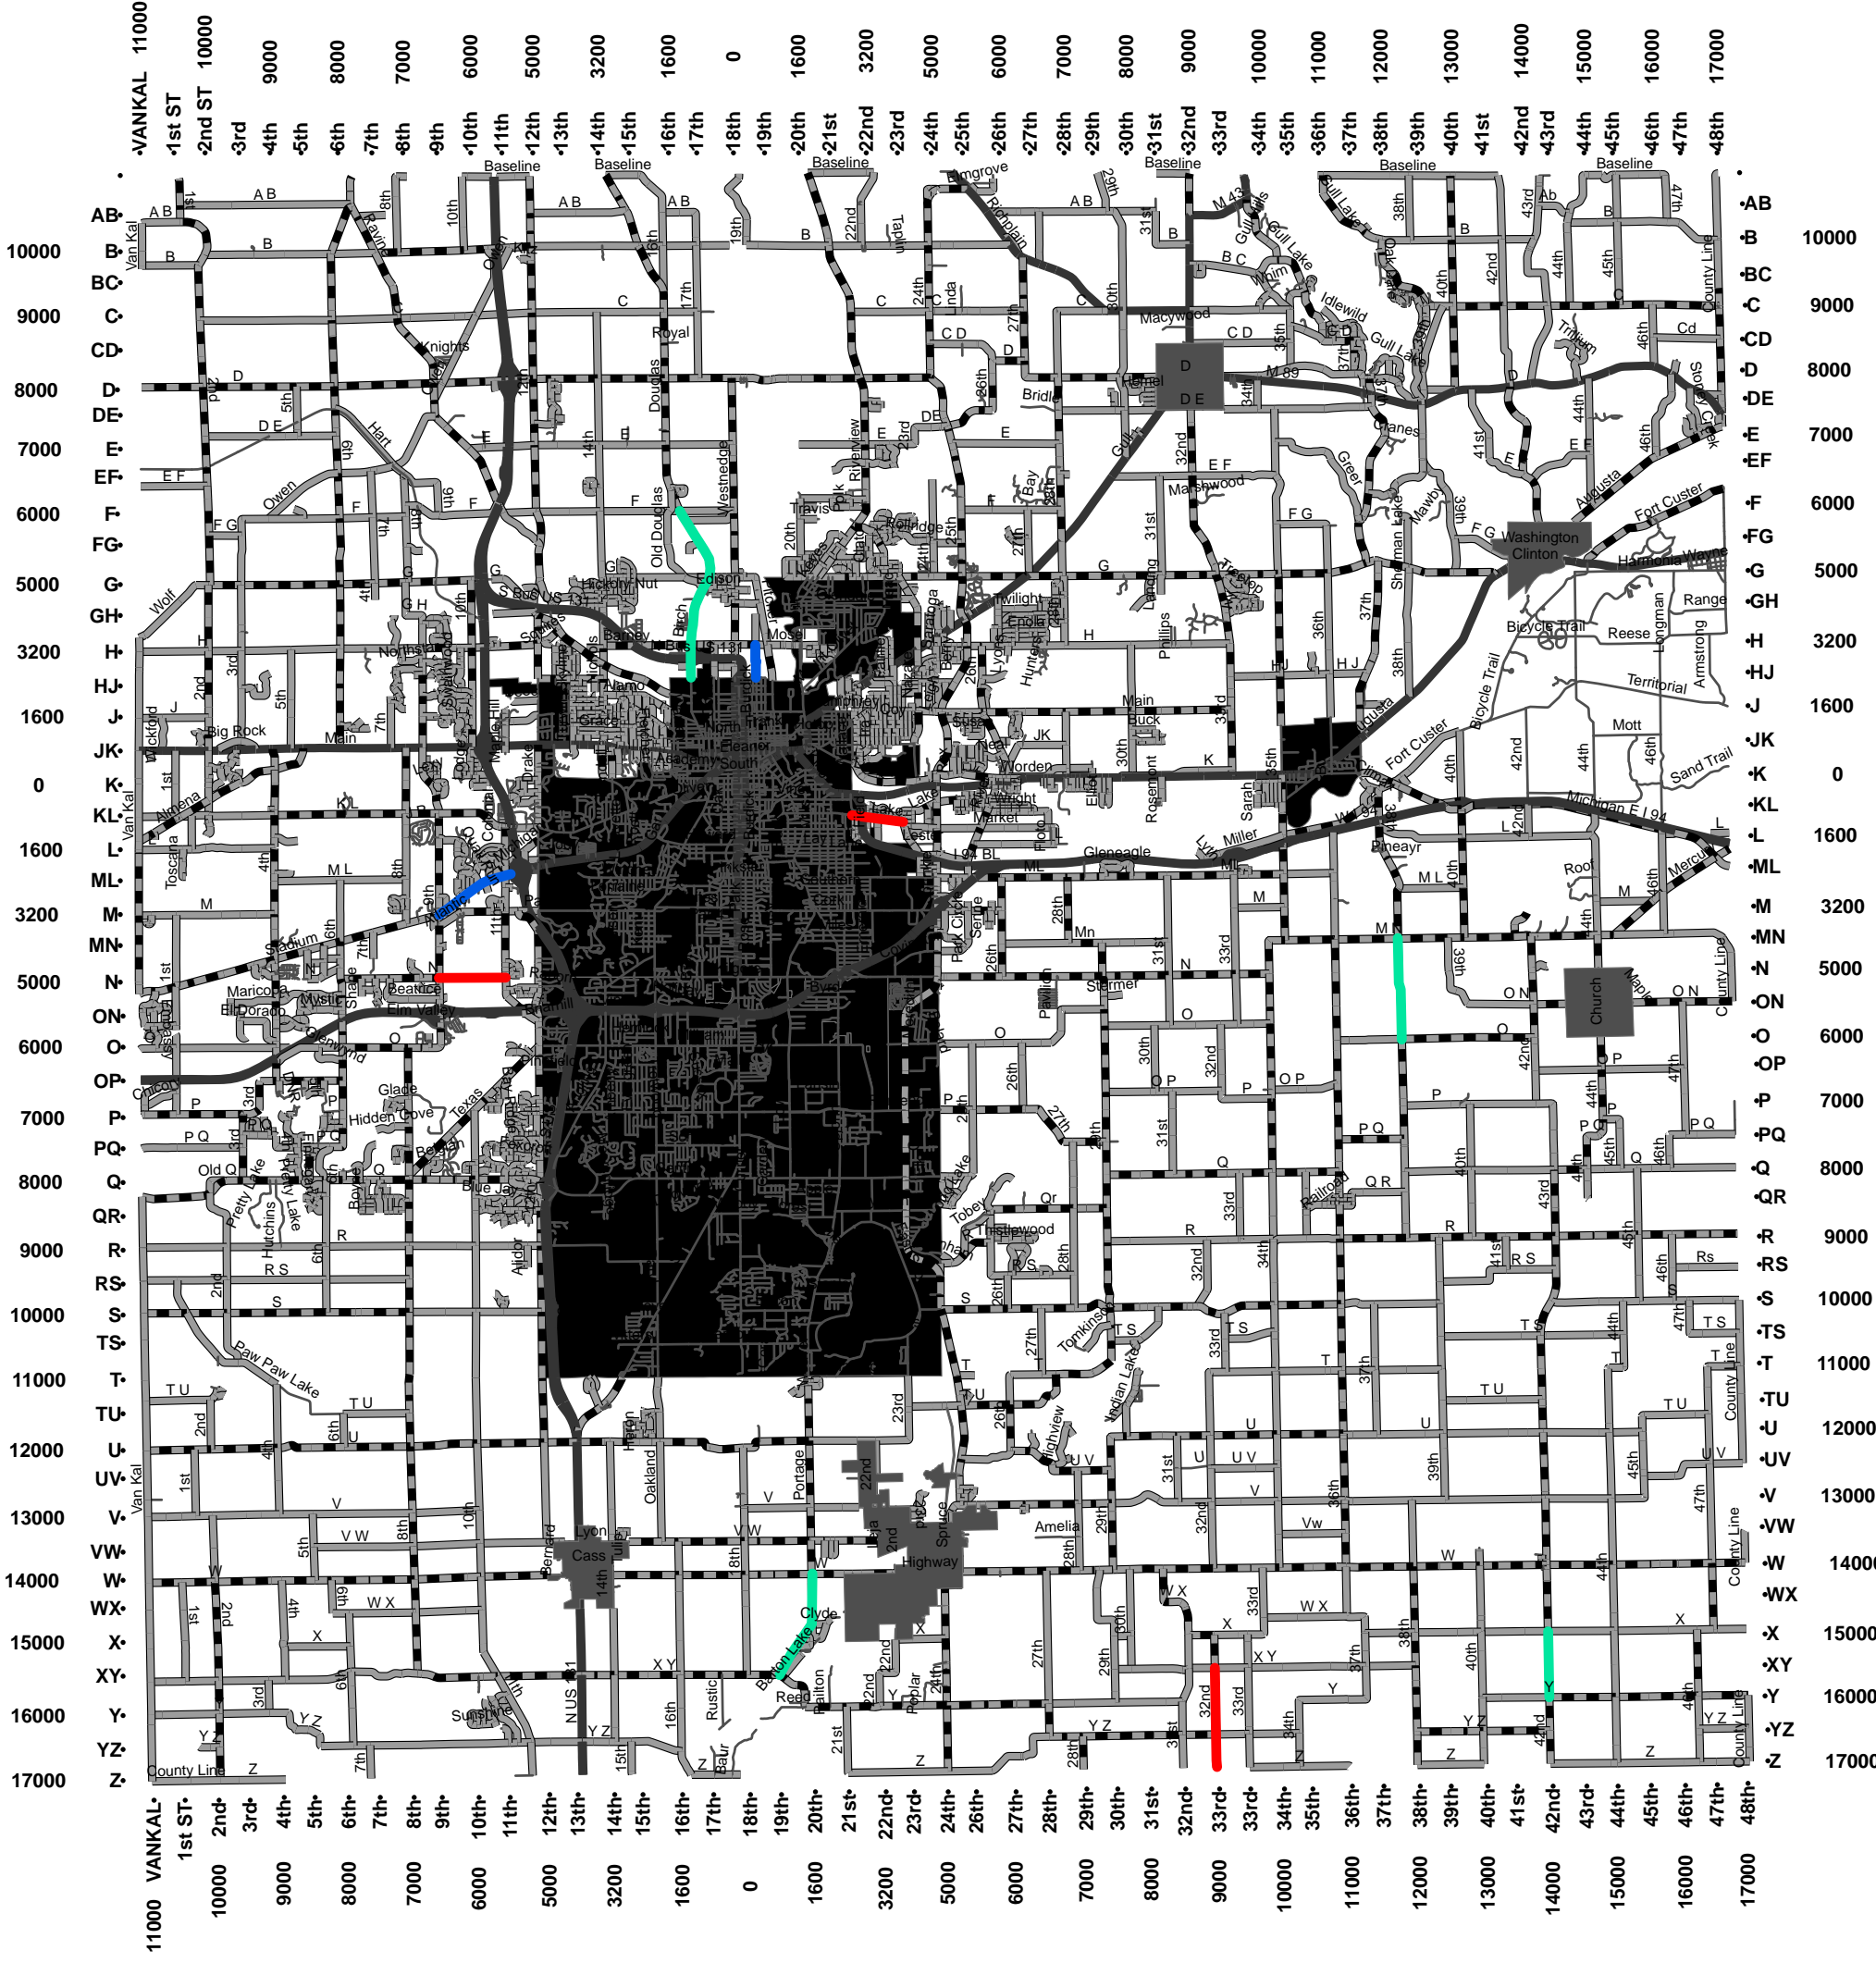

Primary Road 2016 Capital Improvement Plan (CIP)

Primary Road CIP Legend

- HMA OVERLAY
- MILL HMA OVERLAY
- RECONSTRUCT