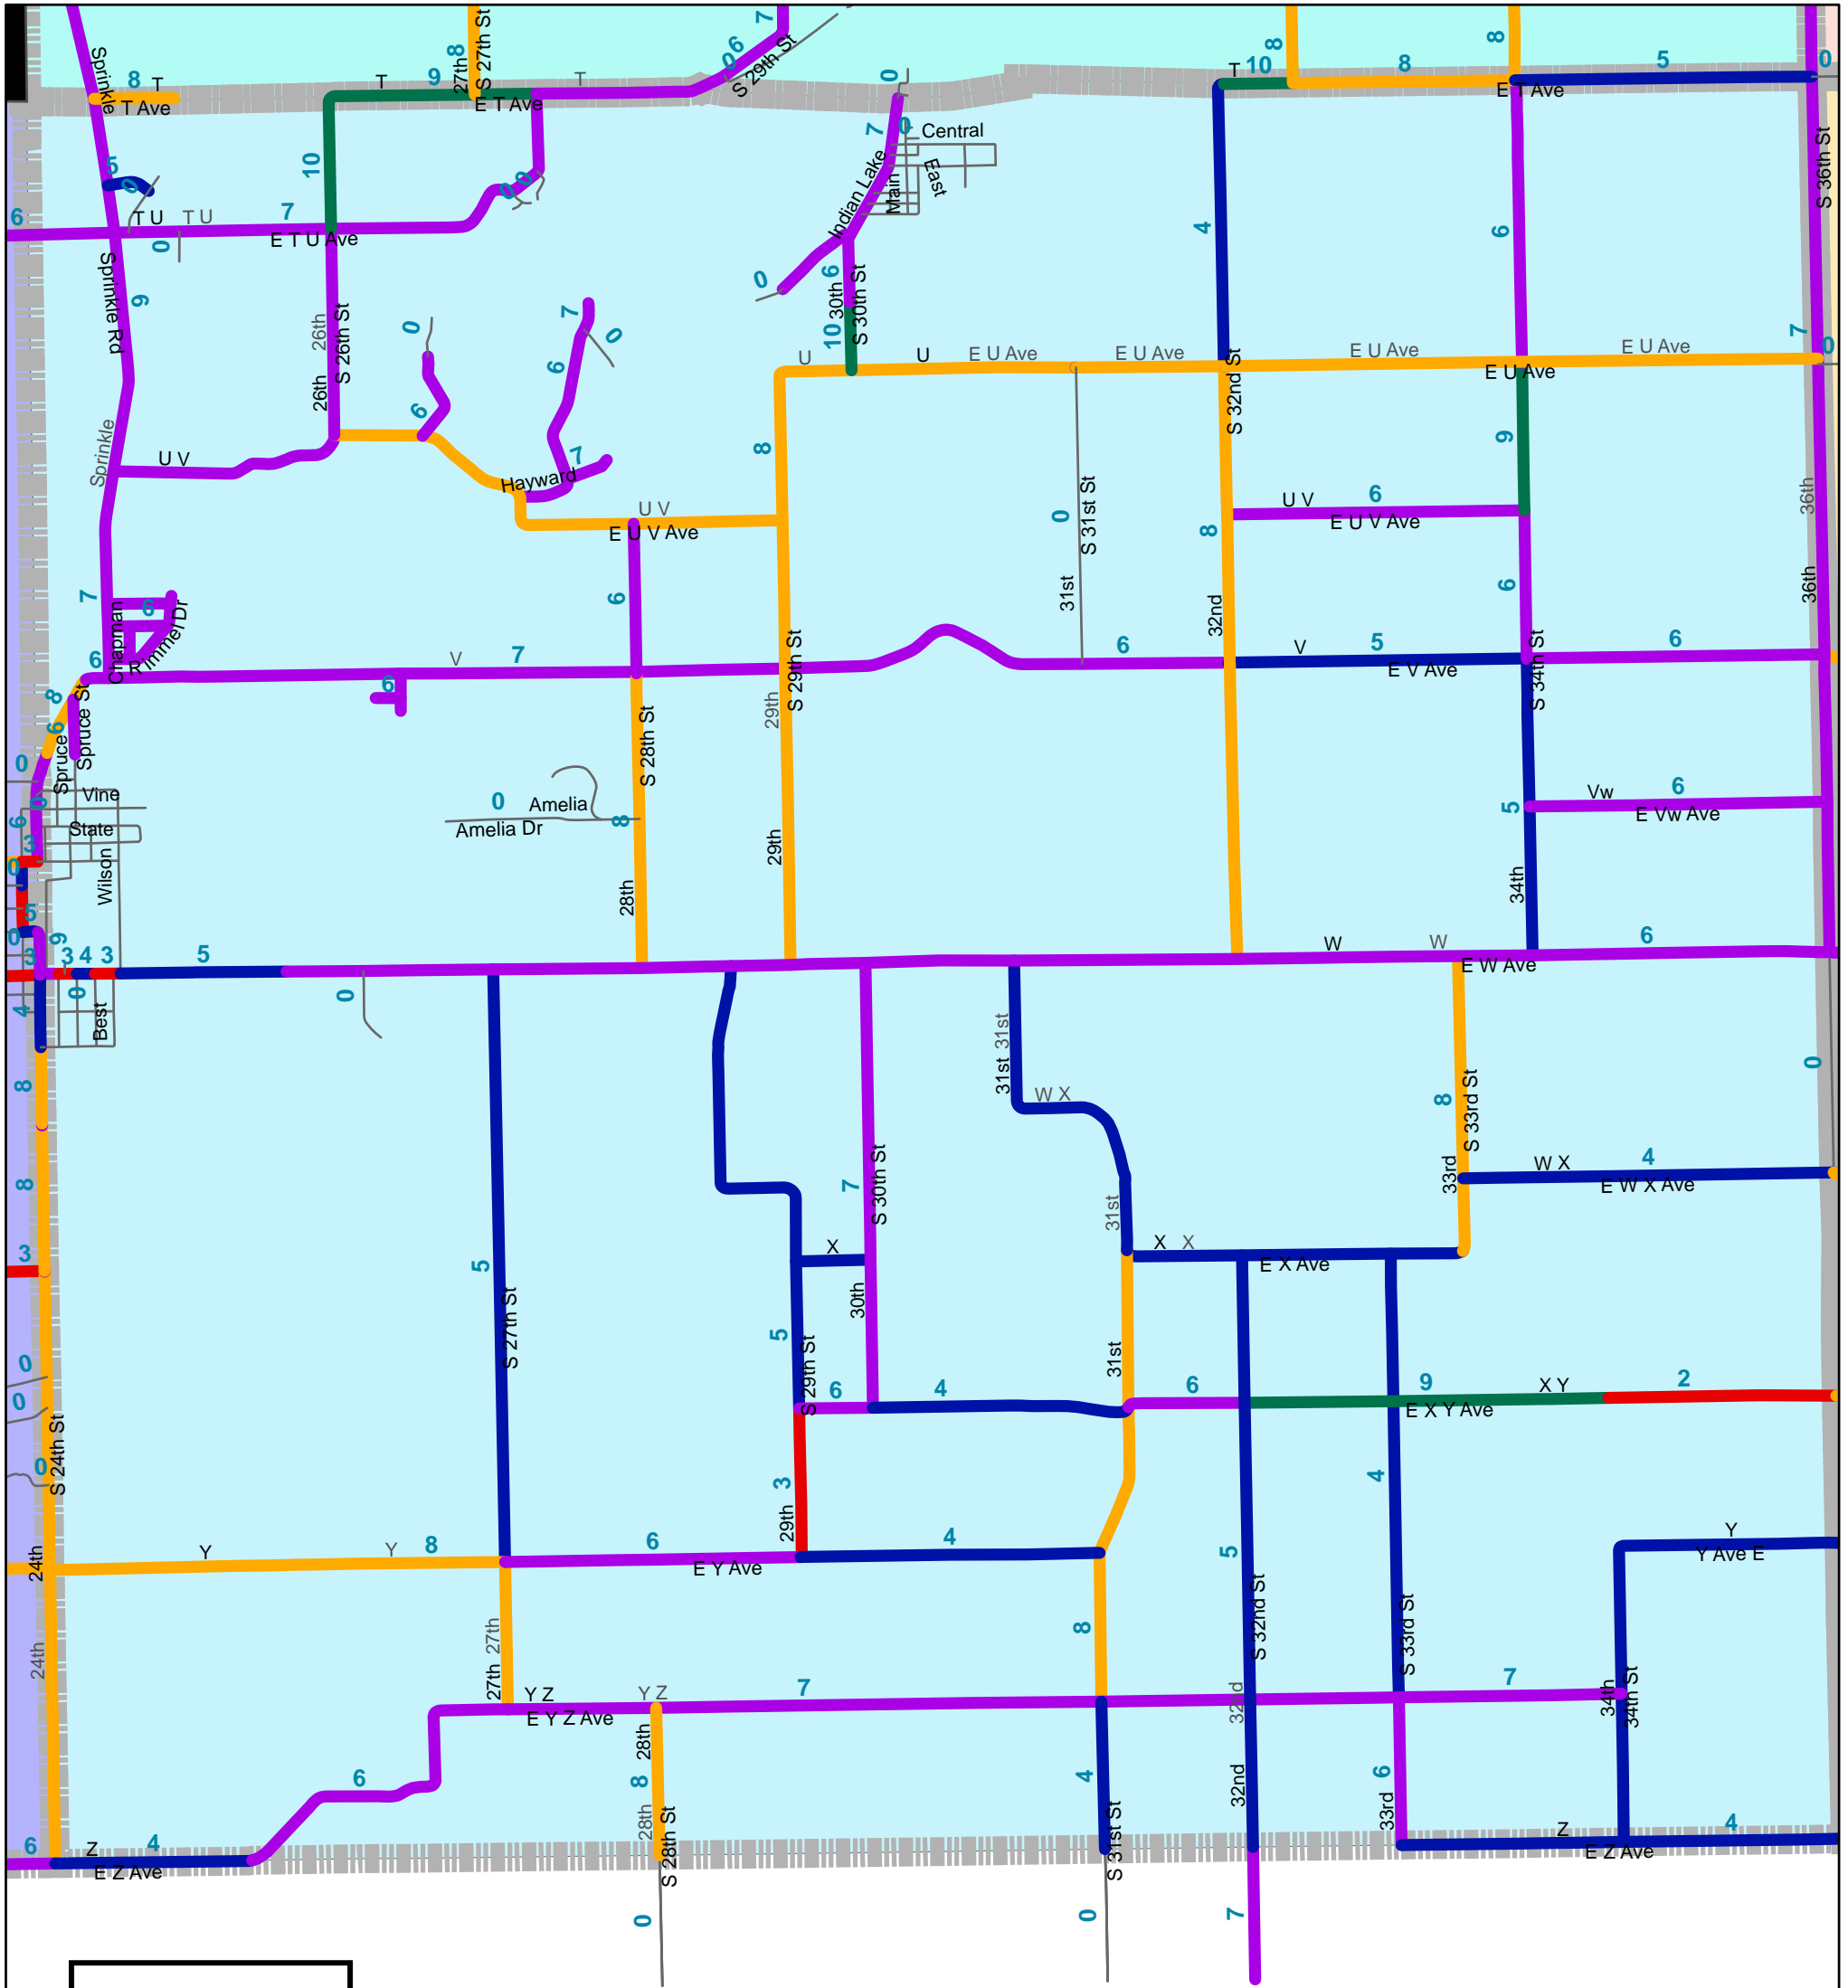

Alamo Township Latest Ratings

Ratings Legend

- Primary Roads
- Private Roads (Not Rated) (0)
- Poor, Very Poor and Failed (1,2,3)
- Fair (4,5)
- Good (6,7)
- Very Good (8)
- Excellent (9,10)

Brady Township Latest Ratings

Ratings Legend

- Primary Roads
- Private Roads (Not Rated) (0)
- Poor, Very Poor and Failed (1,2,3)
- Fair (4,5)
- Good (6,7)
- Very Good (8)
- Excellent (9,10)

Charleston Township Latest Ratings

Climax Township Latest Ratings

Wakeshma Township Latest Ratings

Ratings Legend

- Primary Roads
- Private Roads (Not Rated) (0)
- Poor, Very Poor and Failed (1,2,3)
- Fair (4,5)
- Good (6,7)
- Very Good (8)
- Excellent (9,10)