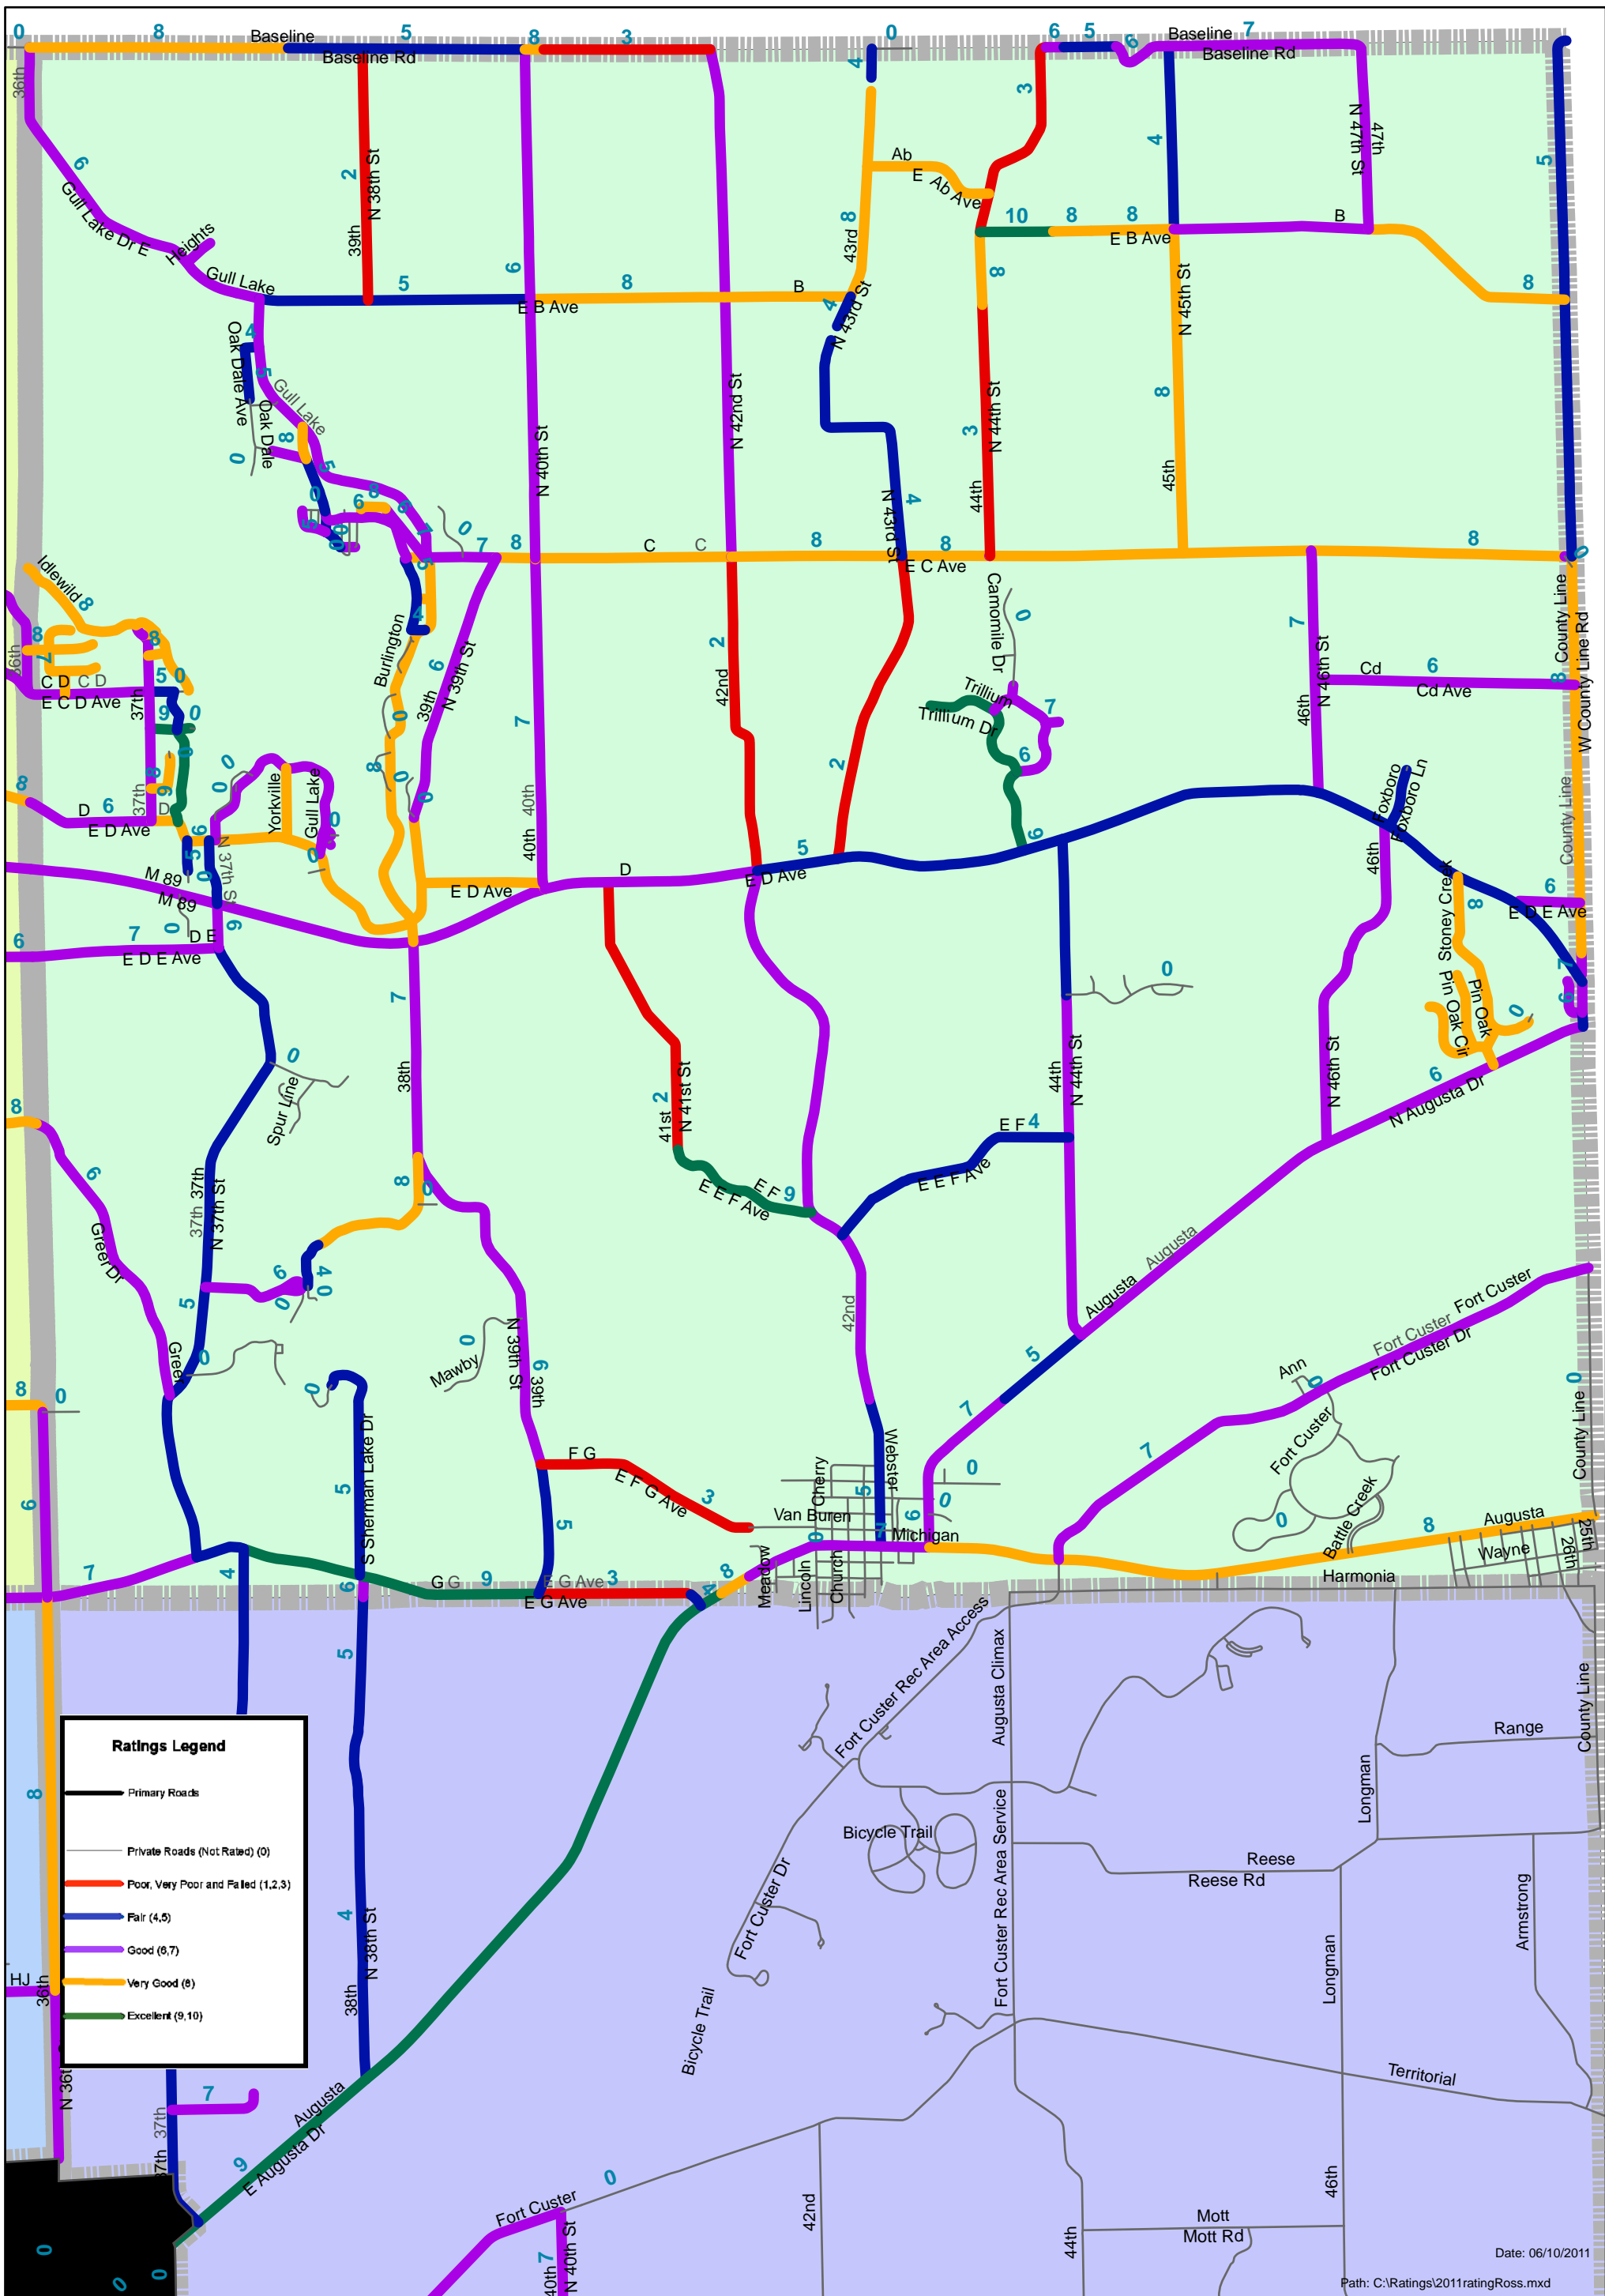

Ross Township Latest Ratings

Schoolcraft Township Latest Ratings

Ratings Legend

- Primary Roads
- Private Roads (Not Rated) (0)
- Poor, Very Poor and Failed (1,2,3)
- Fair (4,5)
- Good (6,7)
- Very Good (8)
- Excellent (9,10)