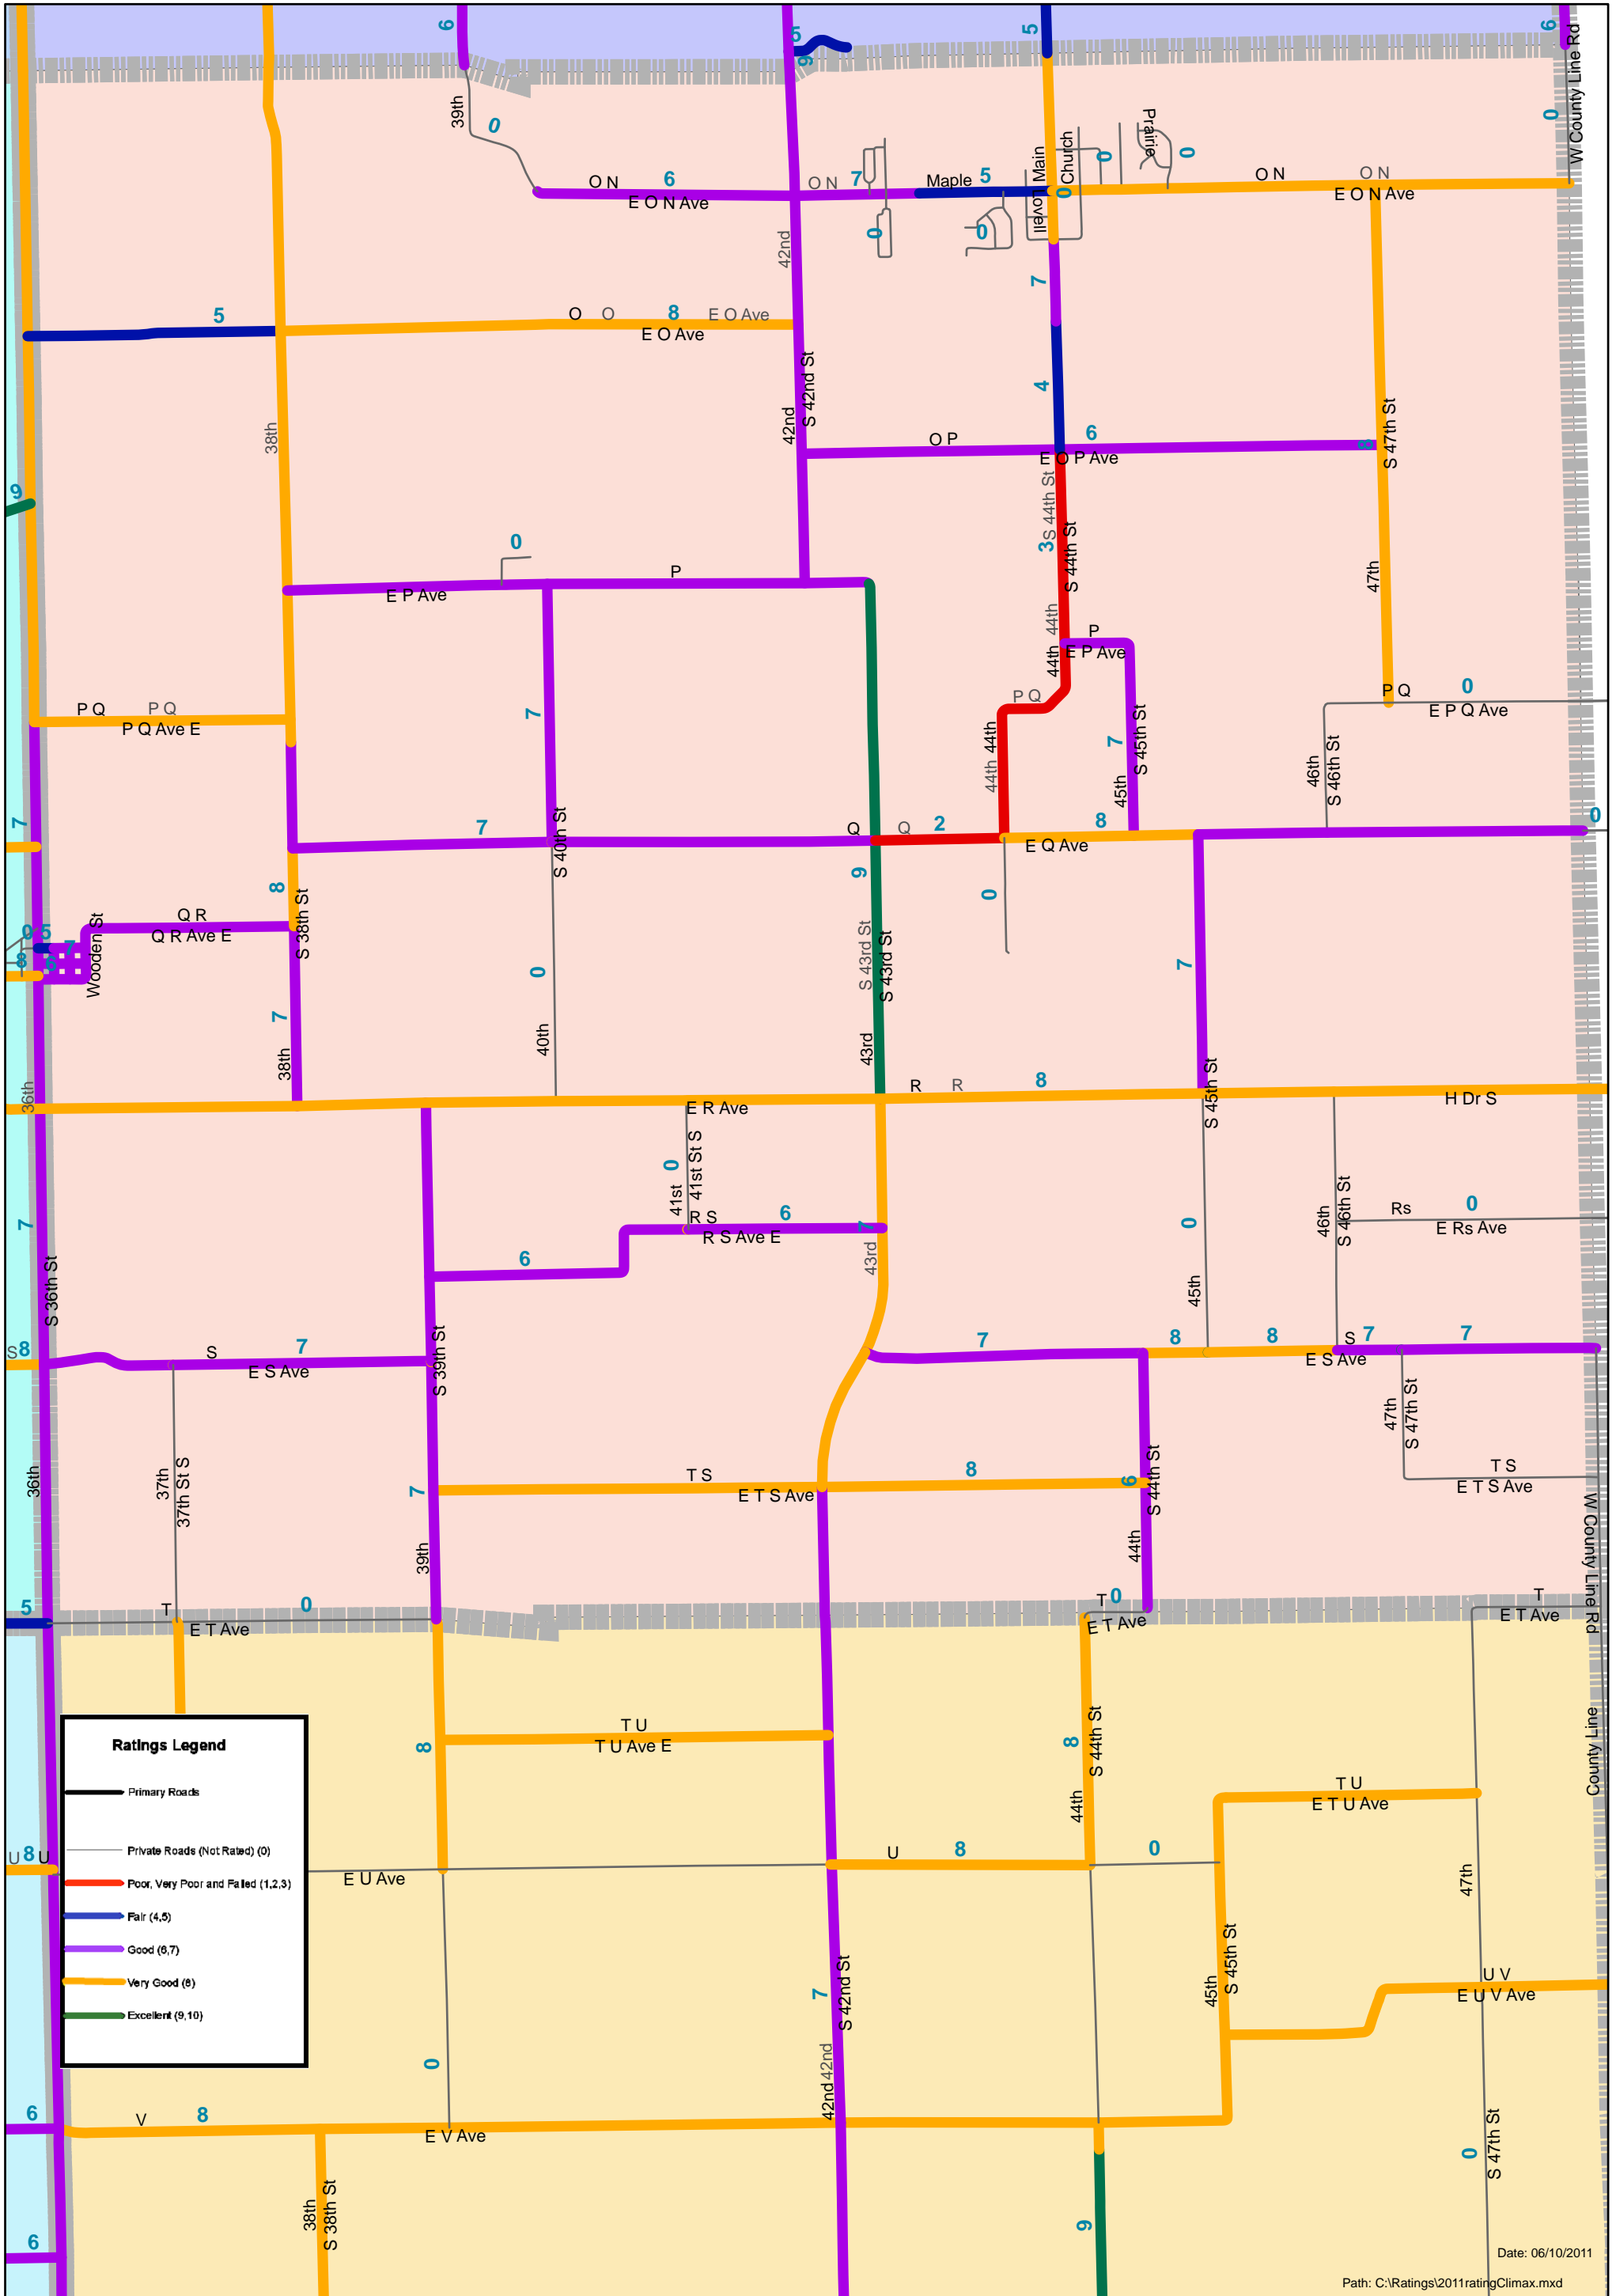

Alamo Township Latest Ratings

Ratings Legend

- Primary Roads
- Private Roads (Not Rated) (0)
- Poor, Very Poor and Failed (1,2,3)
- Fair (4,5)
- Good (6,7)
- Very Good (8)
- Excellent (9,10)

Brady Township Latest Ratings

Ratings Legend

- Primary Roads
- Private Roads (Not Rated) (0)
- Poor, Very Poor and Failed (1,2,3)
- Fair (4,5)
- Good (6,7)
- Very Good (8)
- Excellent (9,10)

Charleston Township Latest Ratings

Climax Township Latest Ratings

Ross Township Latest Ratings

Schoolcraft Township Latest Ratings

Ratings Legend

- Primary Roads
- Private Roads (Not Rated) (0)
- Poor, Very Poor and Failed (1,2,3)
- Fair (4,5)
- Good (6,7)
- Very Good (8)
- Excellent (9,10)

Wakeshma Township Latest Ratings

Ratings Legend

- Primary Roads
- Private Roads (Not Rated) (0)
- Poor, Very Poor and Failed (1,2,3)
- Fair (4,5)
- Good (6,7)
- Very Good (8)
- Excellent (9,10)