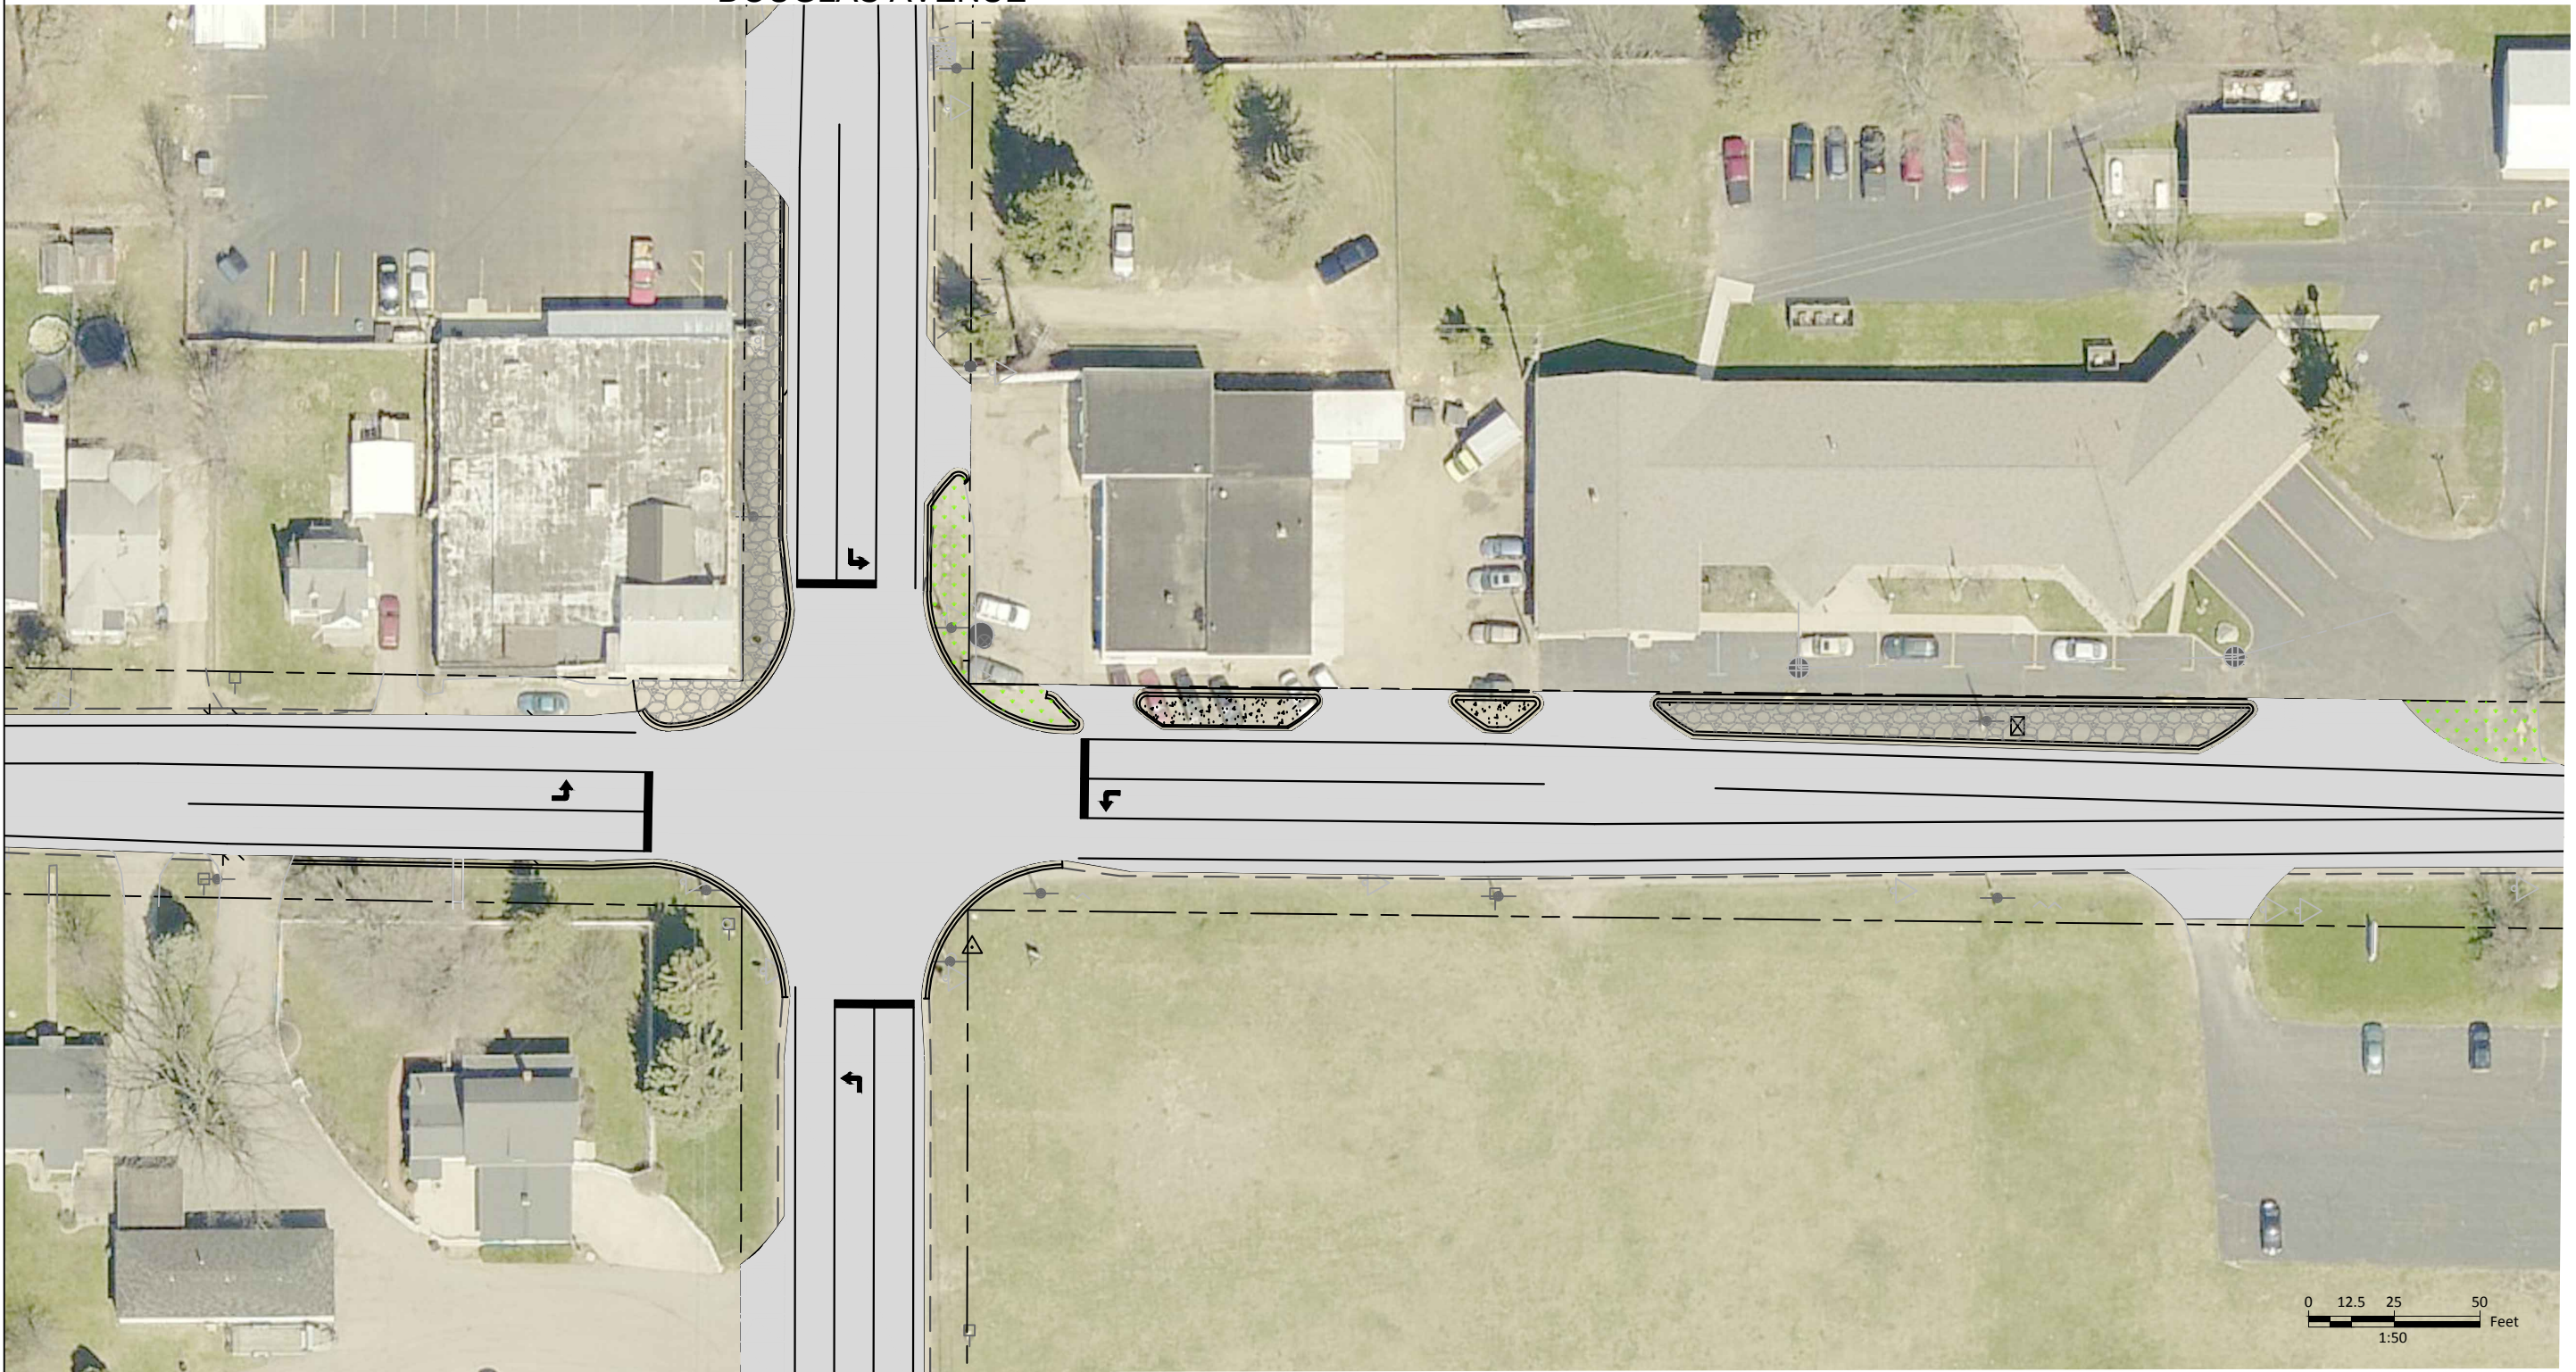

DOUGLAS AVENUE

D AVENUE

Road Commission
of Kalamazoo County

3801 E. Kilgore Road
Kalamazoo, MI 49001
(269) 381-3171
Fax (269) 381-1760
www.kalamazoocountyroads.com

D AVENUE & DOUGLAS AVENUE
Intersection Improvements
Construction: 2018

Get Project Updates through
RCKC Connect
Sign up at www.kalamazoocountyroads.com

Questions?
Project Engineer: Rebekkah Ausbury
(269) 381-3171

RCKC CONNECT
RCKC ALERTS SIGN UP NOW