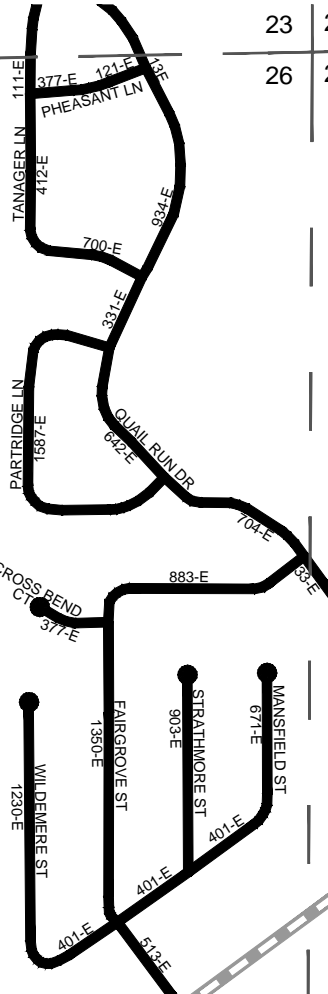

22 23  
27 26

23 24  
26 25

27 26  
34 35

26 25  
35 36

8TH STREET

9TH STREET

MERIDIAN AVE  
521-E

SUNSET RD  
870-E

STADIUM DRIVE

PARKVIEW AVENUE

**LEGEND**

- SECTION LINE
- CORPORATE LIMITS
- EDGE OF WATER
- RAILROAD
- STATE TRUNKLINE
- COUNTY PRIMARY
- COUNTY LOCAL
- MILEAGE REPRESENTED ON TOWNSHIP OVERVIEW SHEET
- COUNTY LOCAL
- MILEAGE REPRESENTED ON THIS SHEET

LOCAL ROAD SYSTEM TOTAL  
FEET 14,486 EQUALS 2.74 MILES