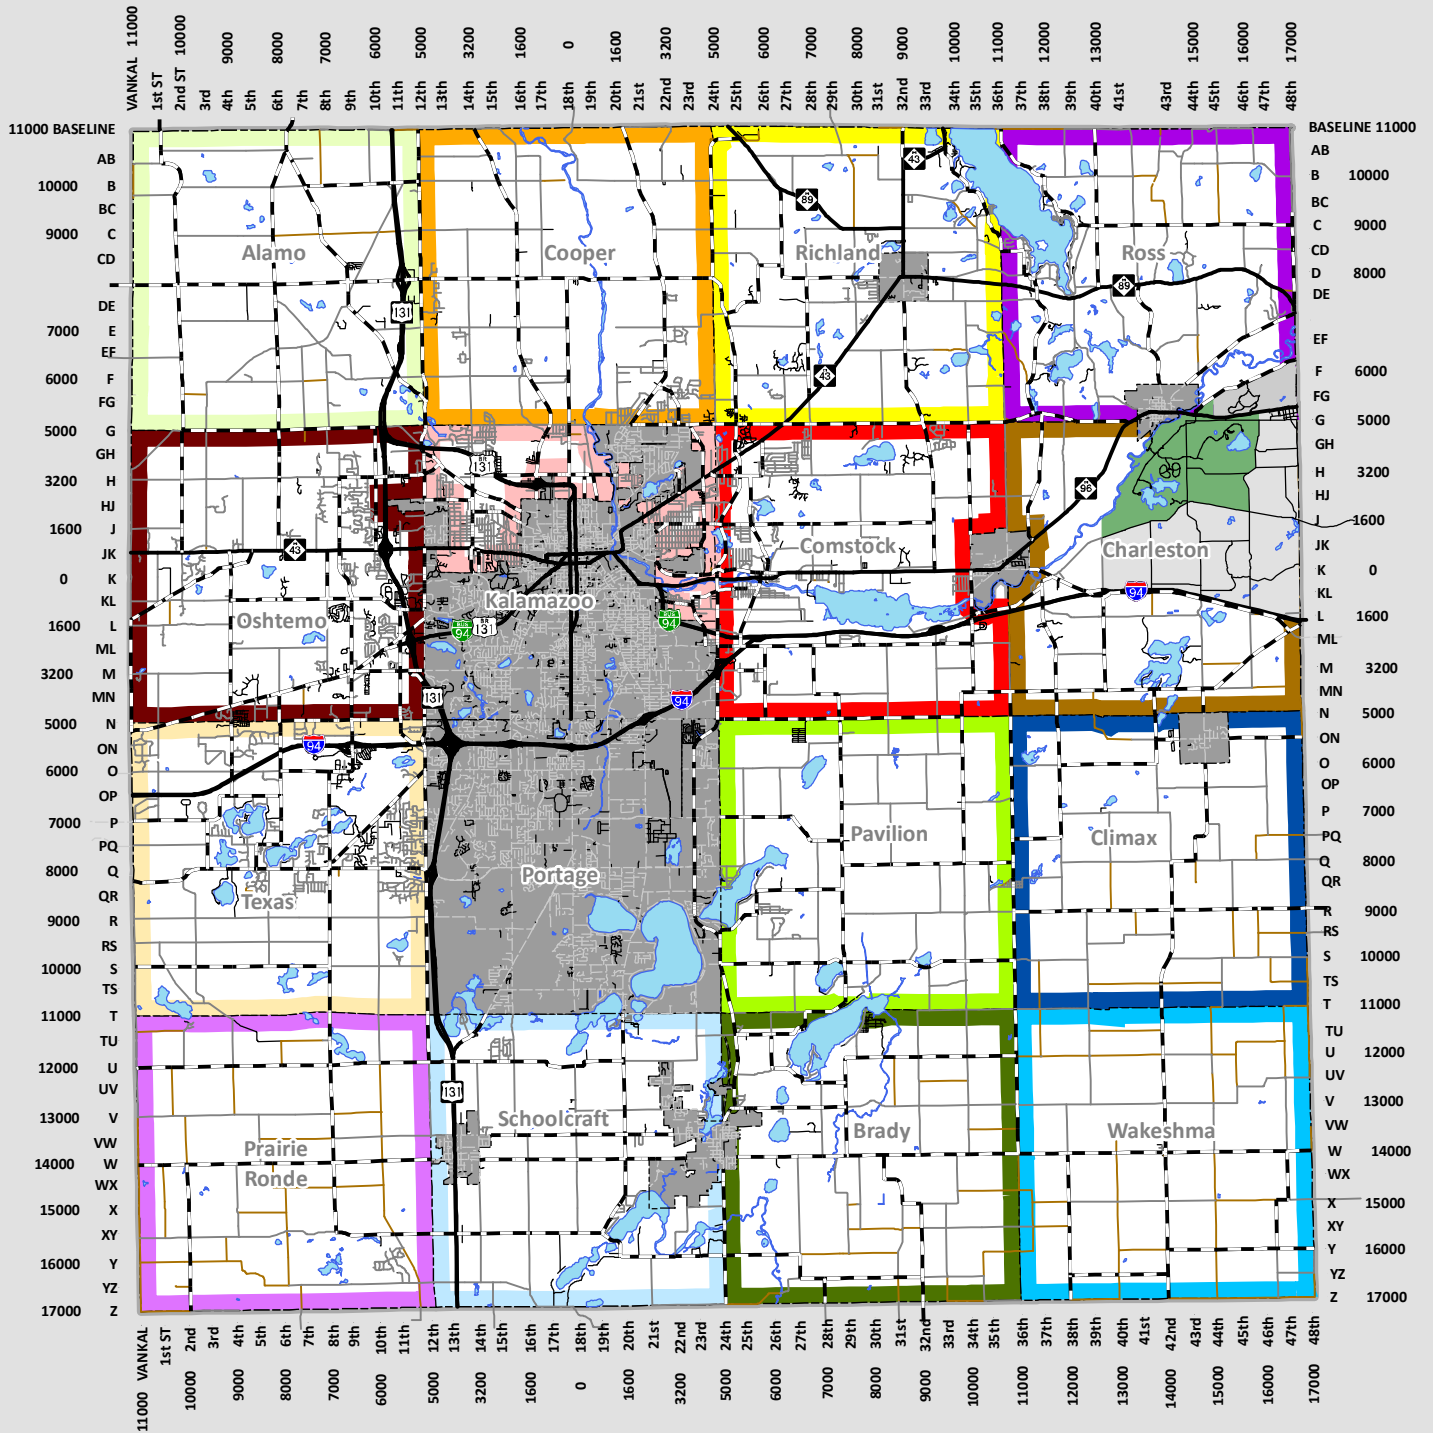

2018 - 2019 Snow Routes - Level 3

11/29/2018 10:17:52 AM | S:\Engineering\Maps and GIS\Maps\Snow Routes\Snow_Level3.mxd

- | | | |
|---|---|---|
|  Truck 170 (Alamo) |  Trucks 117, 126 & 127 (Kalamazoo) |  Truck 171 (Pavilion) |
|  Truck 172 (Cooper) |  Trucks 173, 180 & 116 (Oshtemo) |  Truck 166 (Climax) |
|  Truck 174 (Richland) |  Trucks 175, 184 & 115 (Texas) |  Truck 168 (Wakeshma) |
|  Truck 192 (Ross) | |  Truck 167 (Brady) |
|  Truck 176 (Charleston) | |  Truck 169 (Schoolcraft) |
|  Trucks 177 (Comstock) | |  Truck 193 (Prairie Ronde) |