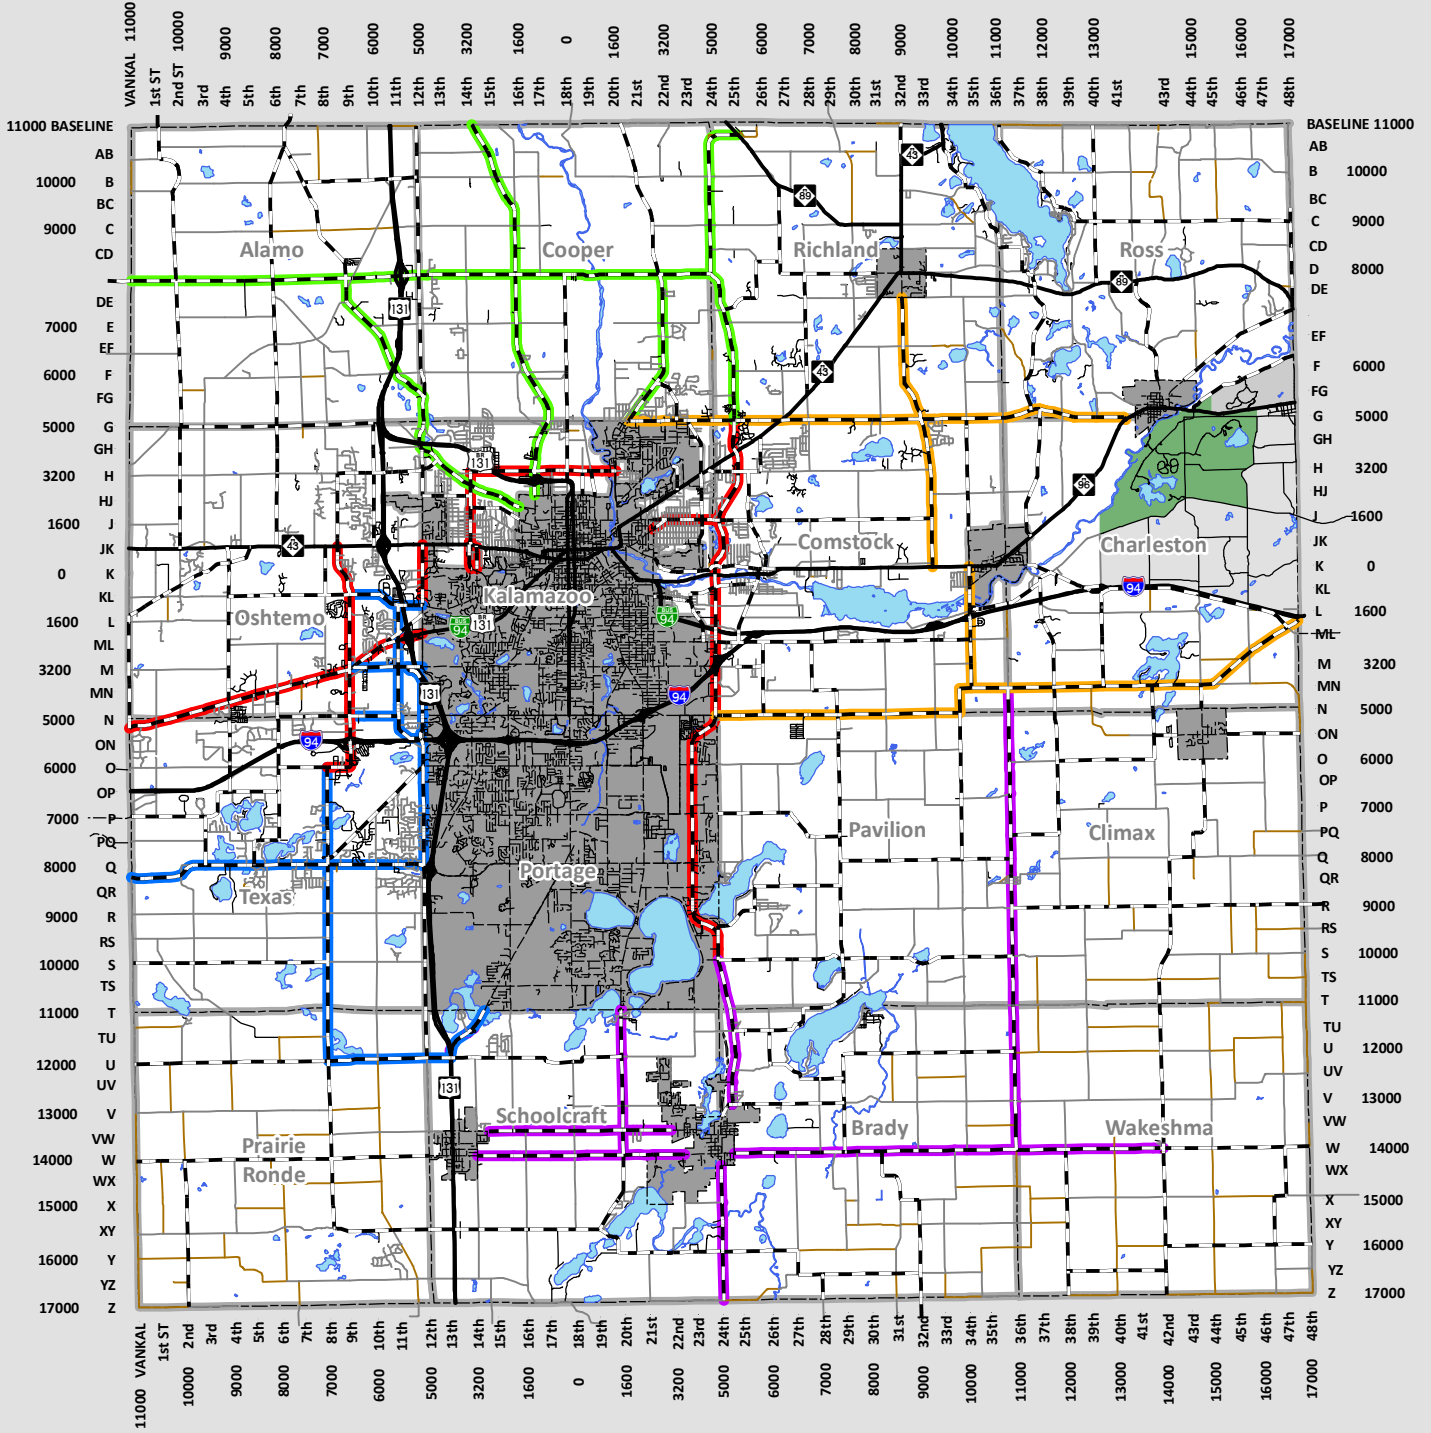

# 2019 - 2020 Snow Routes - Level 1

10/16/2019 10:03:39 AM I:\S:\Engineering\Maps and GIS\Maps\Snow Routes\Snow\_Level1.mxd

## Legend

- Route #1 - Trucks 202 & 203
- Route #2 - Truck 200
- Route #3 - Truck 198
- Route #4 - Truck 201
- Route #5 - Truck 199

Road Commission  
of Kalamazoo County

3801 E. Kilgore Road  
Kalamazoo, MI 49001  
(269) 381-3171  
Fax (269) 381-1760  
[www.kalamazooountyroads.com](http://www.kalamazooountyroads.com)