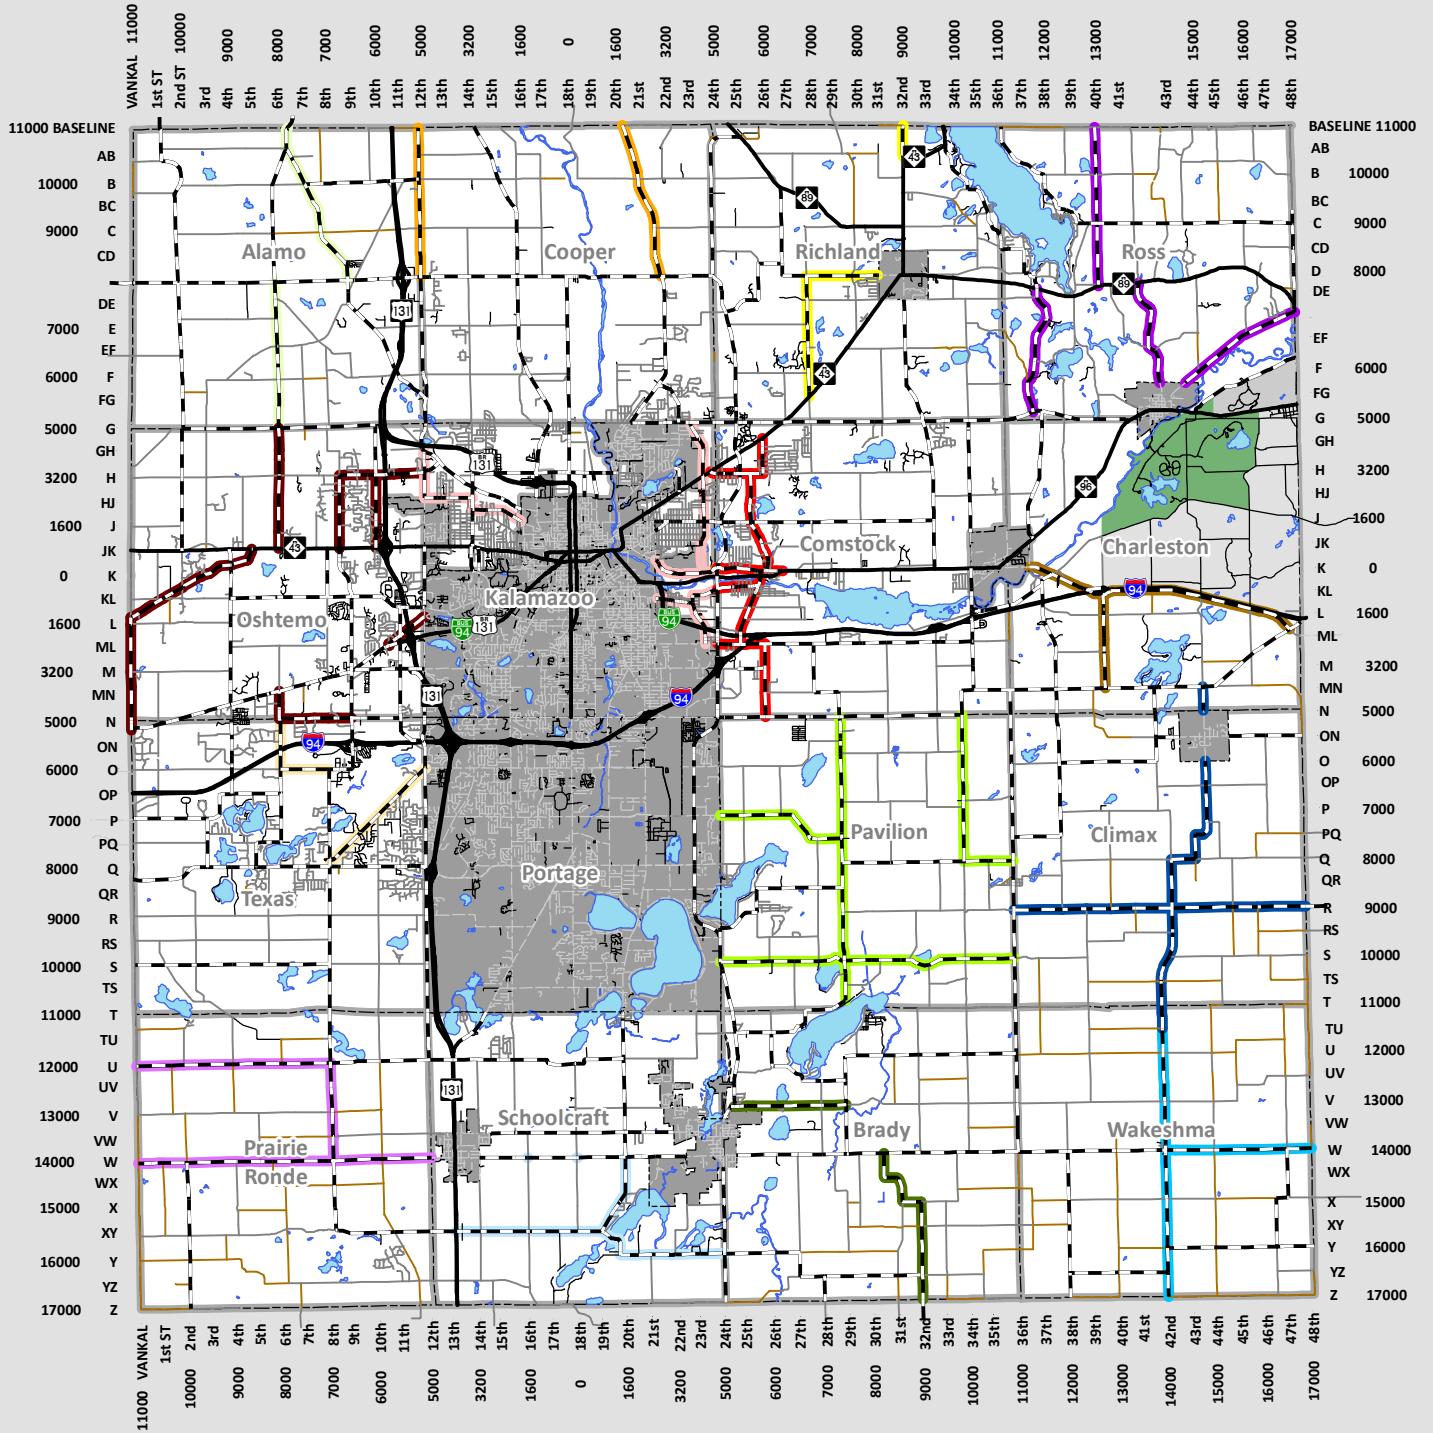

2019 - 2020 Snow Routes - Level 2

10/16/2019 10:20:28 AM I:\S:\Engineering\Maps and GIS\Maps\Snow Routes\Snow_Level2.mxd

Legend

- | | | | | | |
|--|-----------|--|------------------|--|-----------|
| | Truck 172 | | Truck 177 & 192 | | Truck 168 |
| | Truck 166 | | Trucks 126 & 127 | | Truck 175 |
| | Truck 174 | | Truck 176 & 190 | | Truck 167 |
| | Truck 173 | | Truck 191 | | Truck 169 |
| | Truck 170 | | Truck 171 | | Truck 193 |