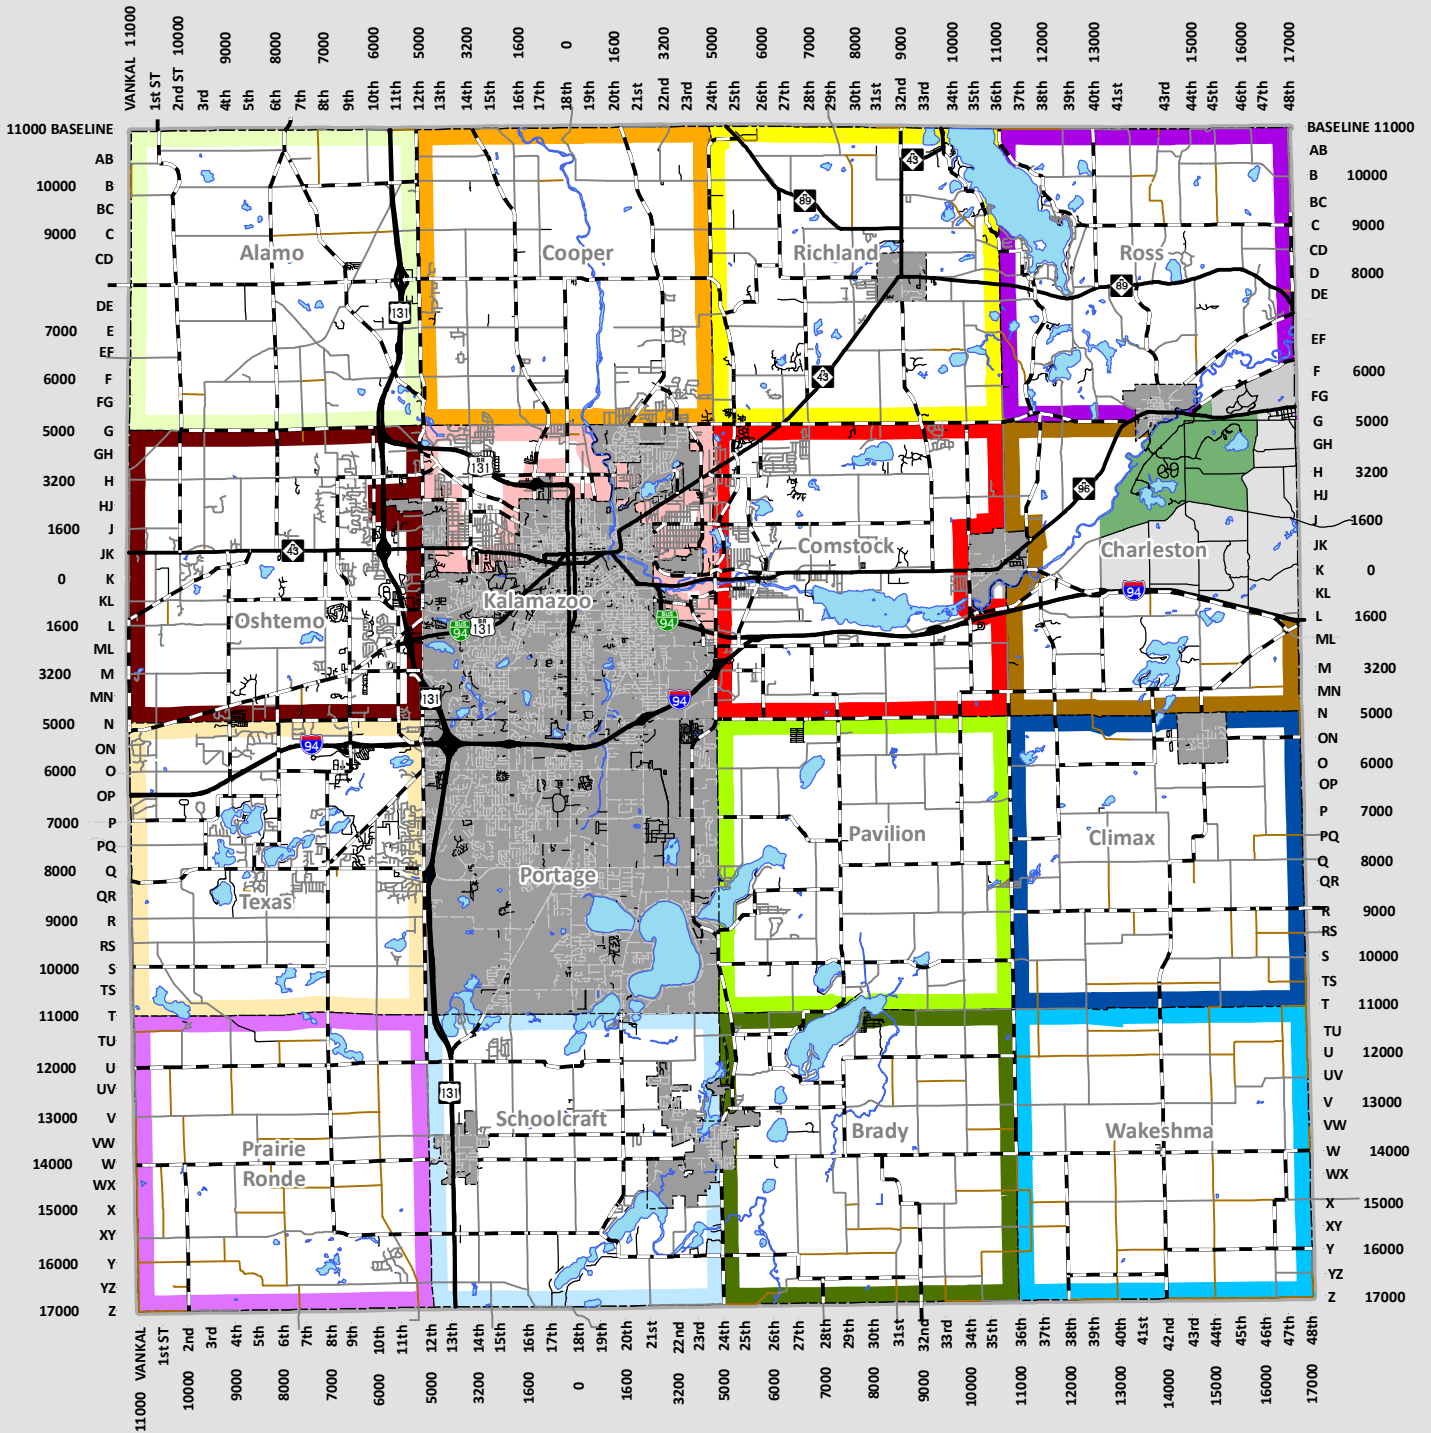

# 2019 - 2020 Snow Routes - Level 3

10/16/2019 11:50:48 AM | S:\Engineering\Maps and GIS\Maps\Snow Routes\Snow\_Level3.mxd

## Legend

- |                        |                                   |                               |
|------------------------|-----------------------------------|-------------------------------|
| Truck 172 (Alamo)      | Trucks 177 & 192 (Comstock)       | Trucks 175, 184 & 191 (Texas) |
| Truck 166 (Cooper)     | Trucks 112, 126 & 128 (Kalamazoo) | Truck 171 (Pavilion)          |
| Truck 174 (Richland)   | Trucks 176 & 190 (Oshtemo)        | Truck 168 (Climax)            |
| Truck 173 (Ross)       |                                   | Truck 167 (Wakeshma)          |
| Truck 170 (Charleston) |                                   | Truck 175 (Brady)             |
|                        |                                   | Truck 169 (Schoolcraft)       |
|                        |                                   | Truck 193 (Prairie Ronde)     |