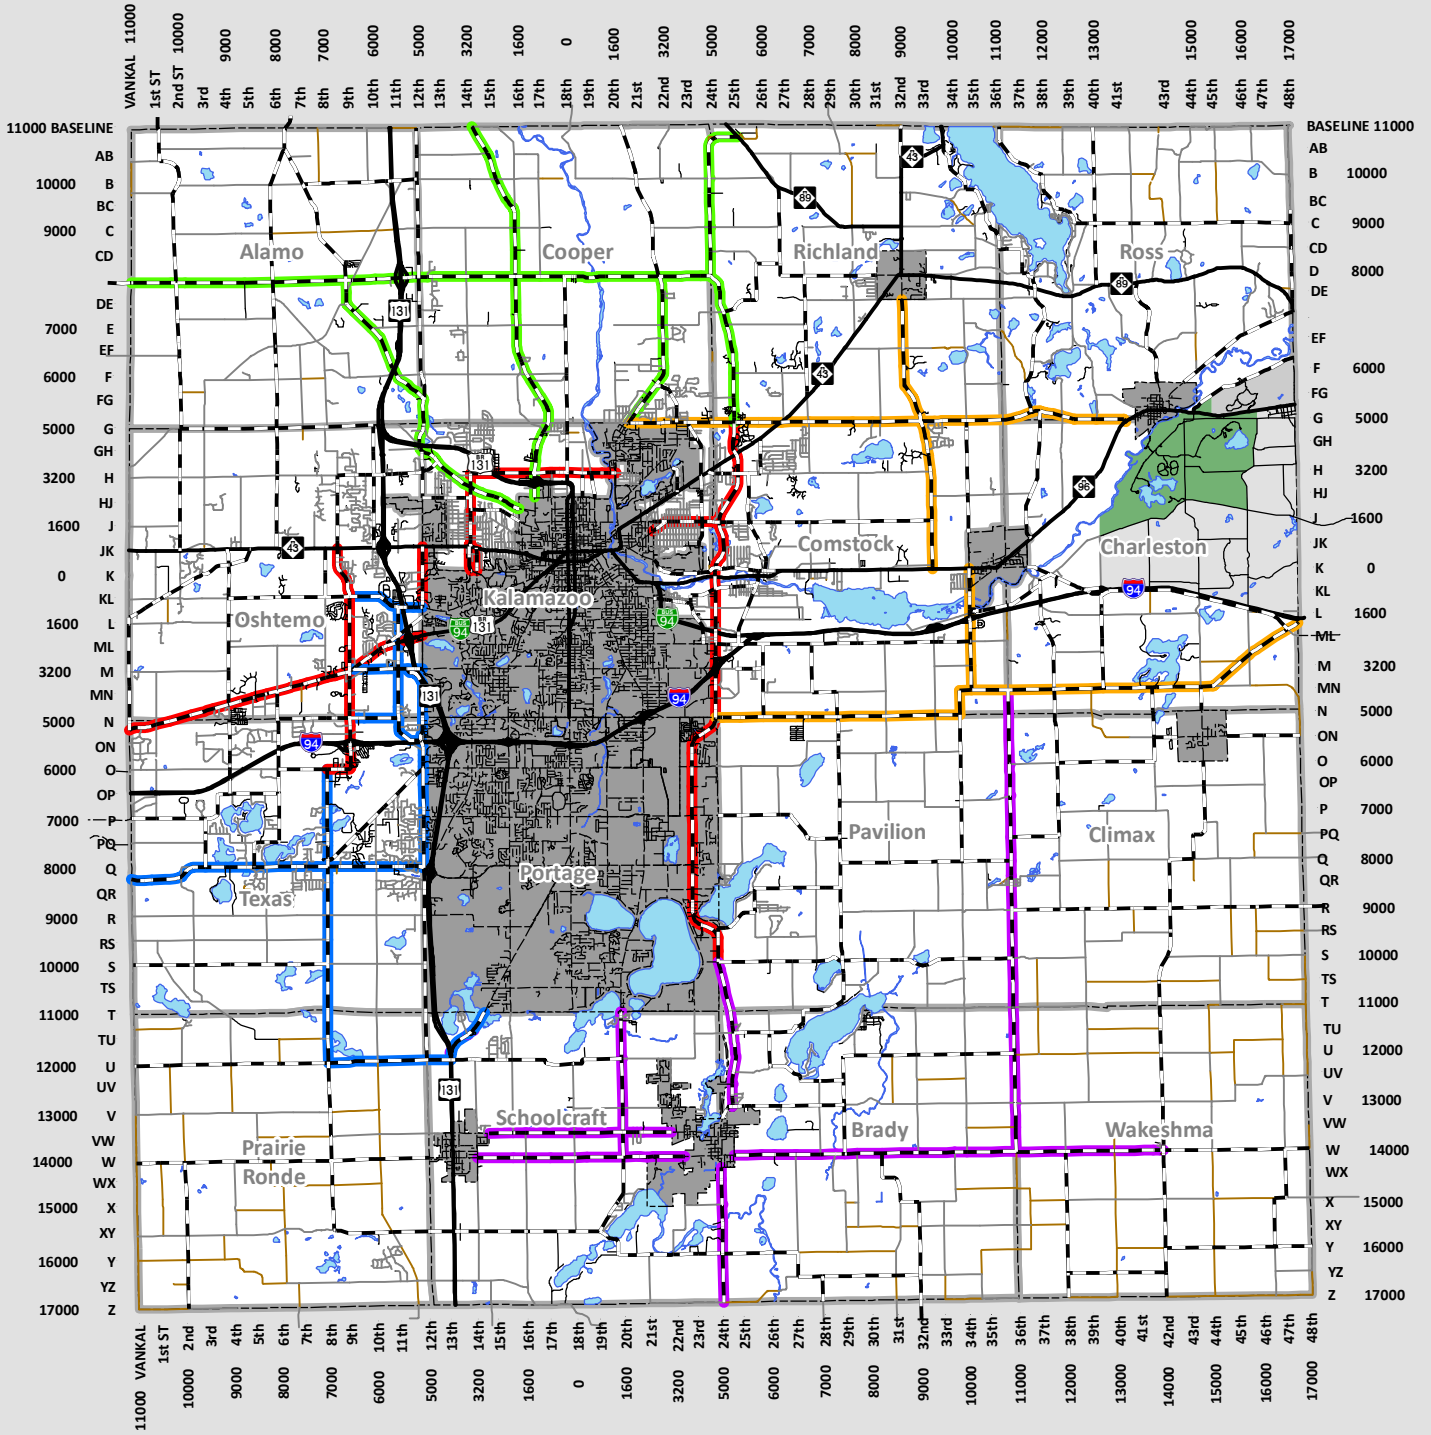

2020 - 2021 Snow Routes - Level 1

10/22/2020 9:20:08 AM | S:\Engineering\Maps and GIS\Maps\Snow Routes\Level1.mxd

Legend

- Route #1 - Trucks 202 & 203
- Route #2 - Truck 200
- Route #3 - Truck 198
- Route #4 - Truck 201
- Route #5 - Truck 199