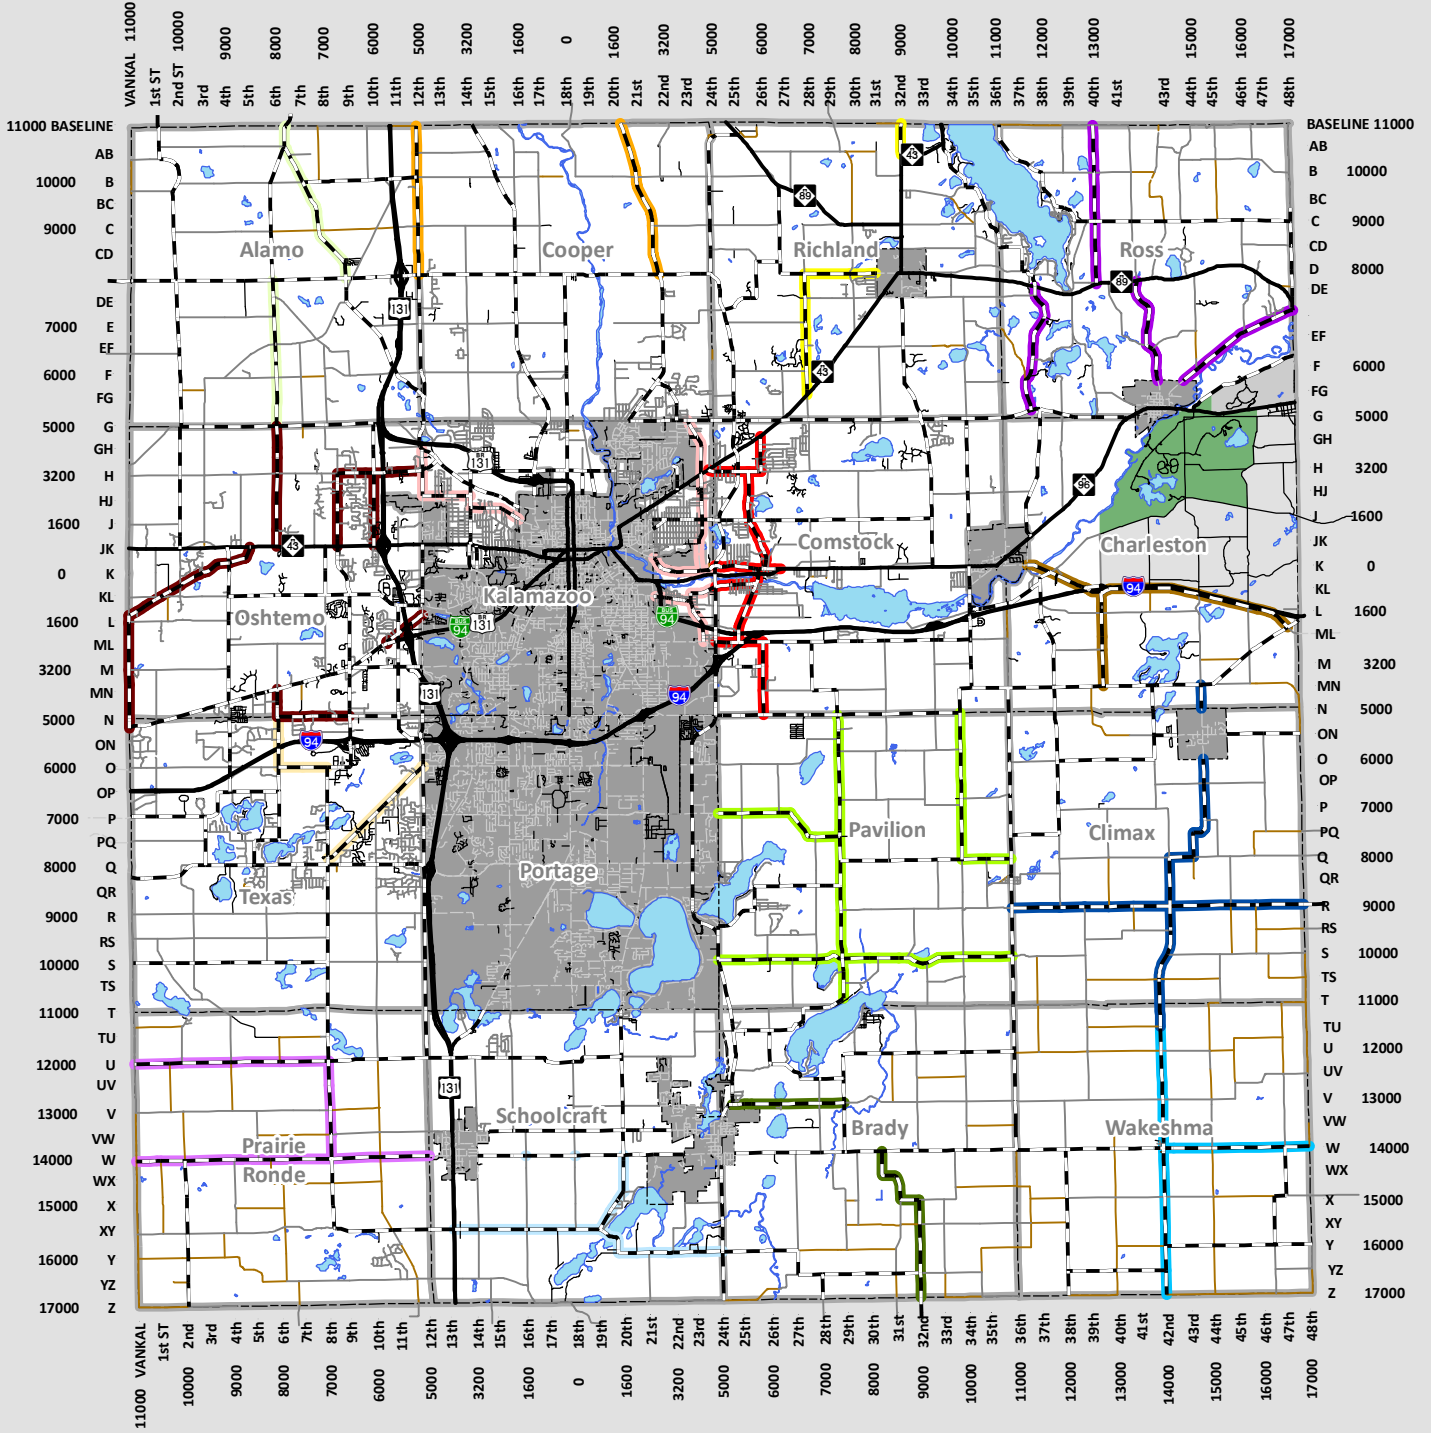

2020 - 2021 Snow Routes - Level 2

10/22/2020 9:21:43 AM | S:\Engineering\Maps and GIS\Maps\Snow Routes\Snow_Level2.mxd

Legend

- | | | | | | |
|--|-----------|--|------------------|--|-----------|
| | Truck 172 | | Truck 177 & 192 | | Truck 168 |
| | Truck 166 | | Trucks 126 & 127 | | Truck 175 |
| | Truck 174 | | Truck 176 & 190 | | Truck 167 |
| | Truck 173 | | Truck 191 | | Truck 169 |
| | Truck 170 | | Truck 171 | | Truck 193 |