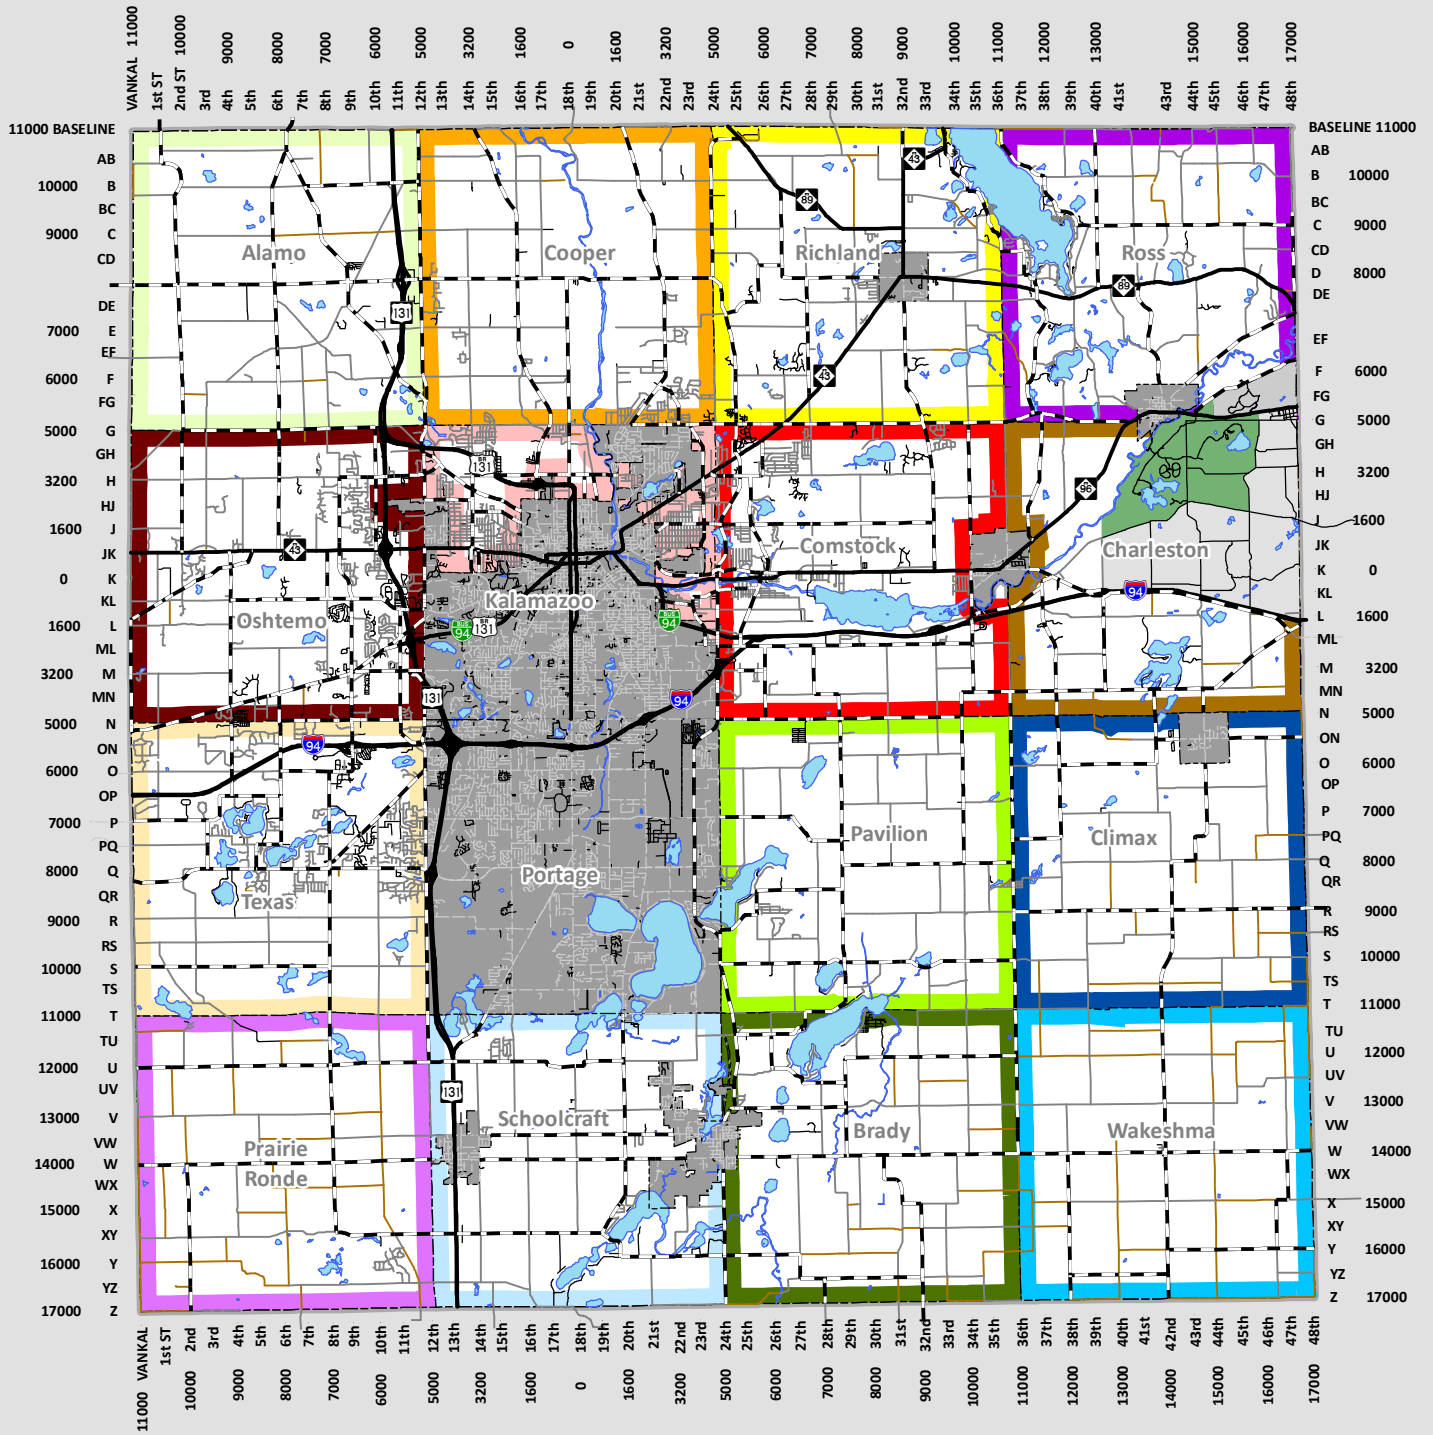

2020 - 2021 Snow Routes - Level 3

Legend

- | | | | | | |
|--|------------------------|---|-----------------------------------|---|-------------------------------|
|  | Truck 172 (Alamo) |  | Trucks 177 & 192 (Comstock) |  | Trucks 175, 184 & 191 (Texas) |
|  | Truck 166 (Cooper) |  | Trucks 112, 126 & 128 (Kalamazoo) |  | Truck 171 |
|  | Truck 174 |  | Trucks 176 & 190 (Oshtemo) |  | Truck 168 |
|  | Truck 173 | | |  | Truck 167 |
|  | Truck 170 (Charleston) | | |  | Truck 175 (Brady) |
| | | | |  | Truck 169 (Schoolcraft) |
| | | | |  | Truck 193 (Prairie Ronde) |