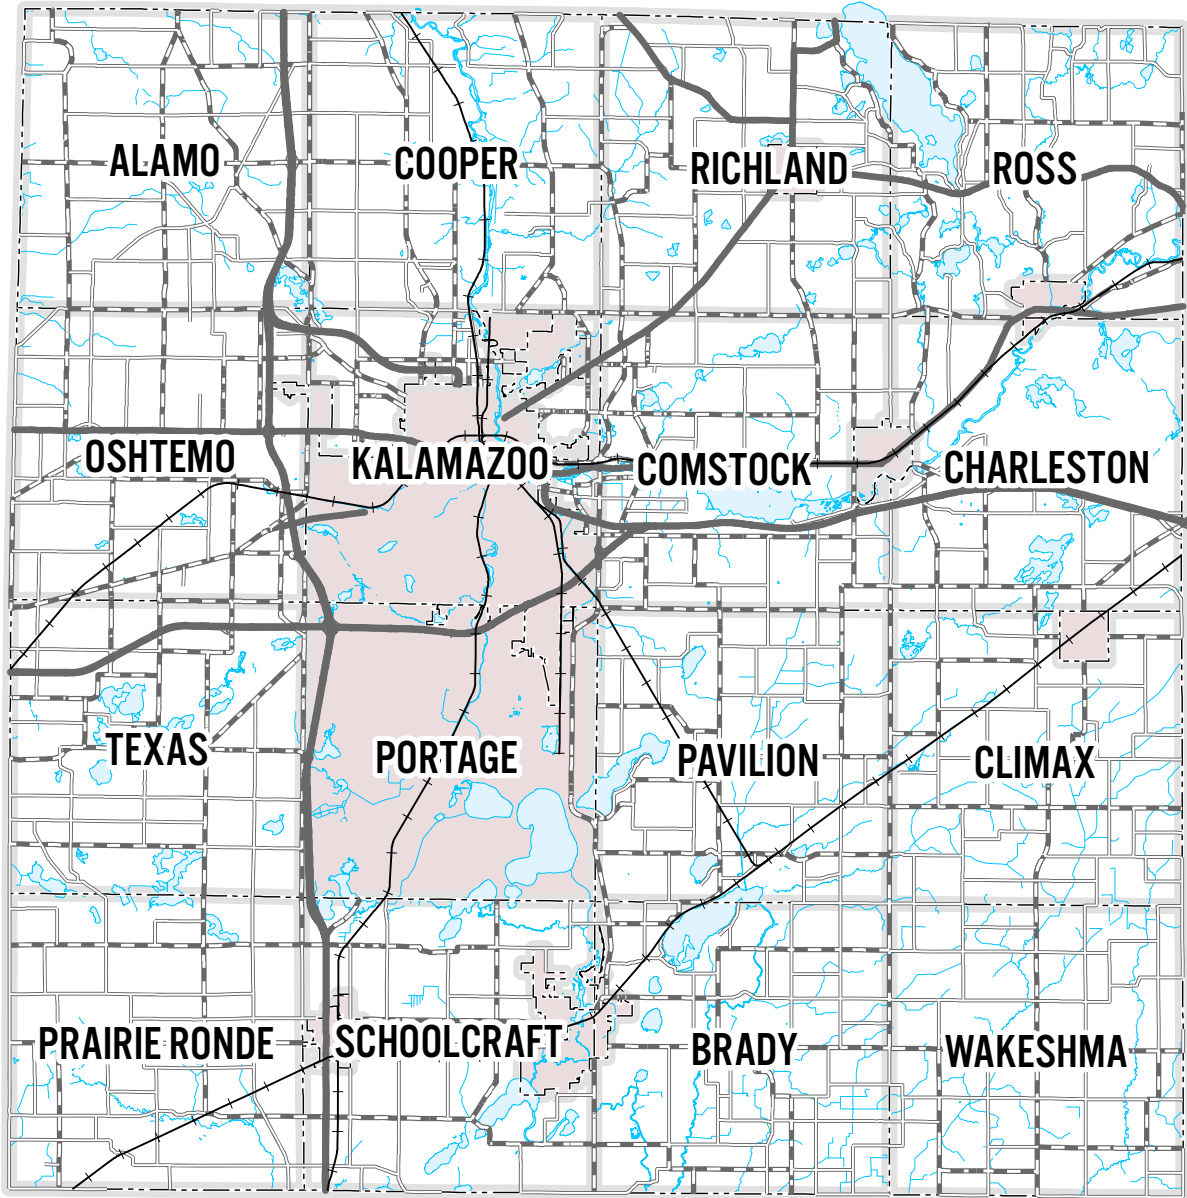

ROAD COMMISSION OF KALAMAZOO COUNTY

KALAMAZOO, MICHIGAN

CERTIFICATION AS OF DECEMBER 31, 2020
COUNTY WIDE CERTIFICATION

SHEET	TOWNSHIP
1	MILEAGE BREAKDOWN
2-7	ALAMO TWP
8-13	BRADY TWP
14-18	CHARLESTON TWP
19-20	CLIMAX TWP
21-41	COMSTOCK TWP
42-53	COOPER TWP
54-70	KALAMAZOO TWP
71-100	OSHTEMO TWP
101-107	PAVILION TWP
108	PORTAGE
109-113	PRAIRIE RONDE TWP
114-123	RICHLAND TWP
124-134	ROSS TWP
135-146	SCHOOLCRAFT TWP
147-168	TEXAS TWP
169-171	WAKESHMA TWP
172-209	ROAD INDEX

KALAMAZOO COUNTY
MICHIGAN

"I CERTIFY THAT ALL OF THE ROADS ON WHICH LENGTHS HAVE BEEN ENTERED ALONG THE ROAD BANDS OF THE ATTACHED TOWNSHIP AND ENLARGED SECTION MAPS ARE NORMALLY OPEN TO AUTOMOBILE TRAFFIC DURING THE MONTHS OF MAY THROUGH OCTOBER AND ARE UNDER THE JURISDICTION OF THE ROAD COMMISSION OF KALAMAZOO COUNTY."