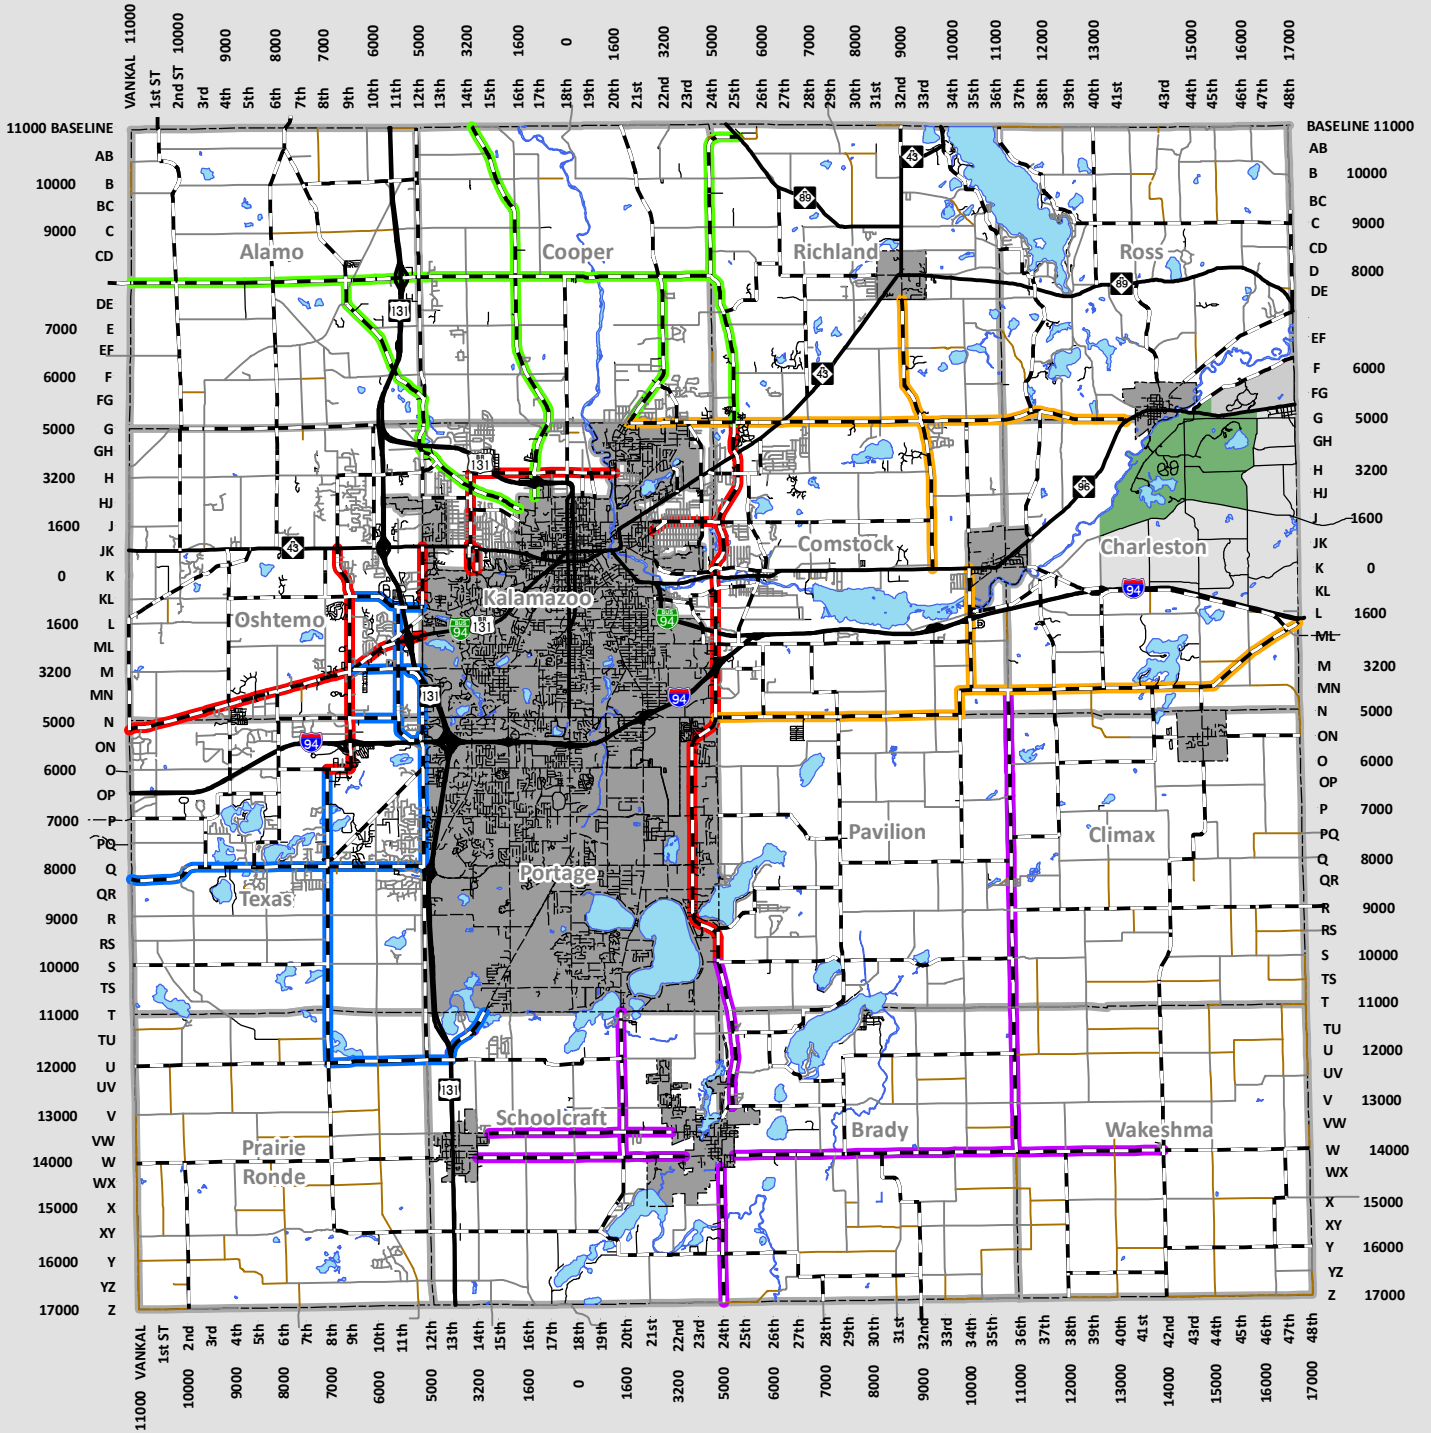

Snow Routes - Level 1

7/5/2022 3:28:15 PM | S:\Engineering\Maps and GIS\Maps\Snow Routes\Snow_Level1.mxd

Legend

- Route #1 - Trucks 202
- Route #2 - Truck 200
- Route #3 - Truck 204
- Route #4 - Truck 201
- Route #5 - Truck 199