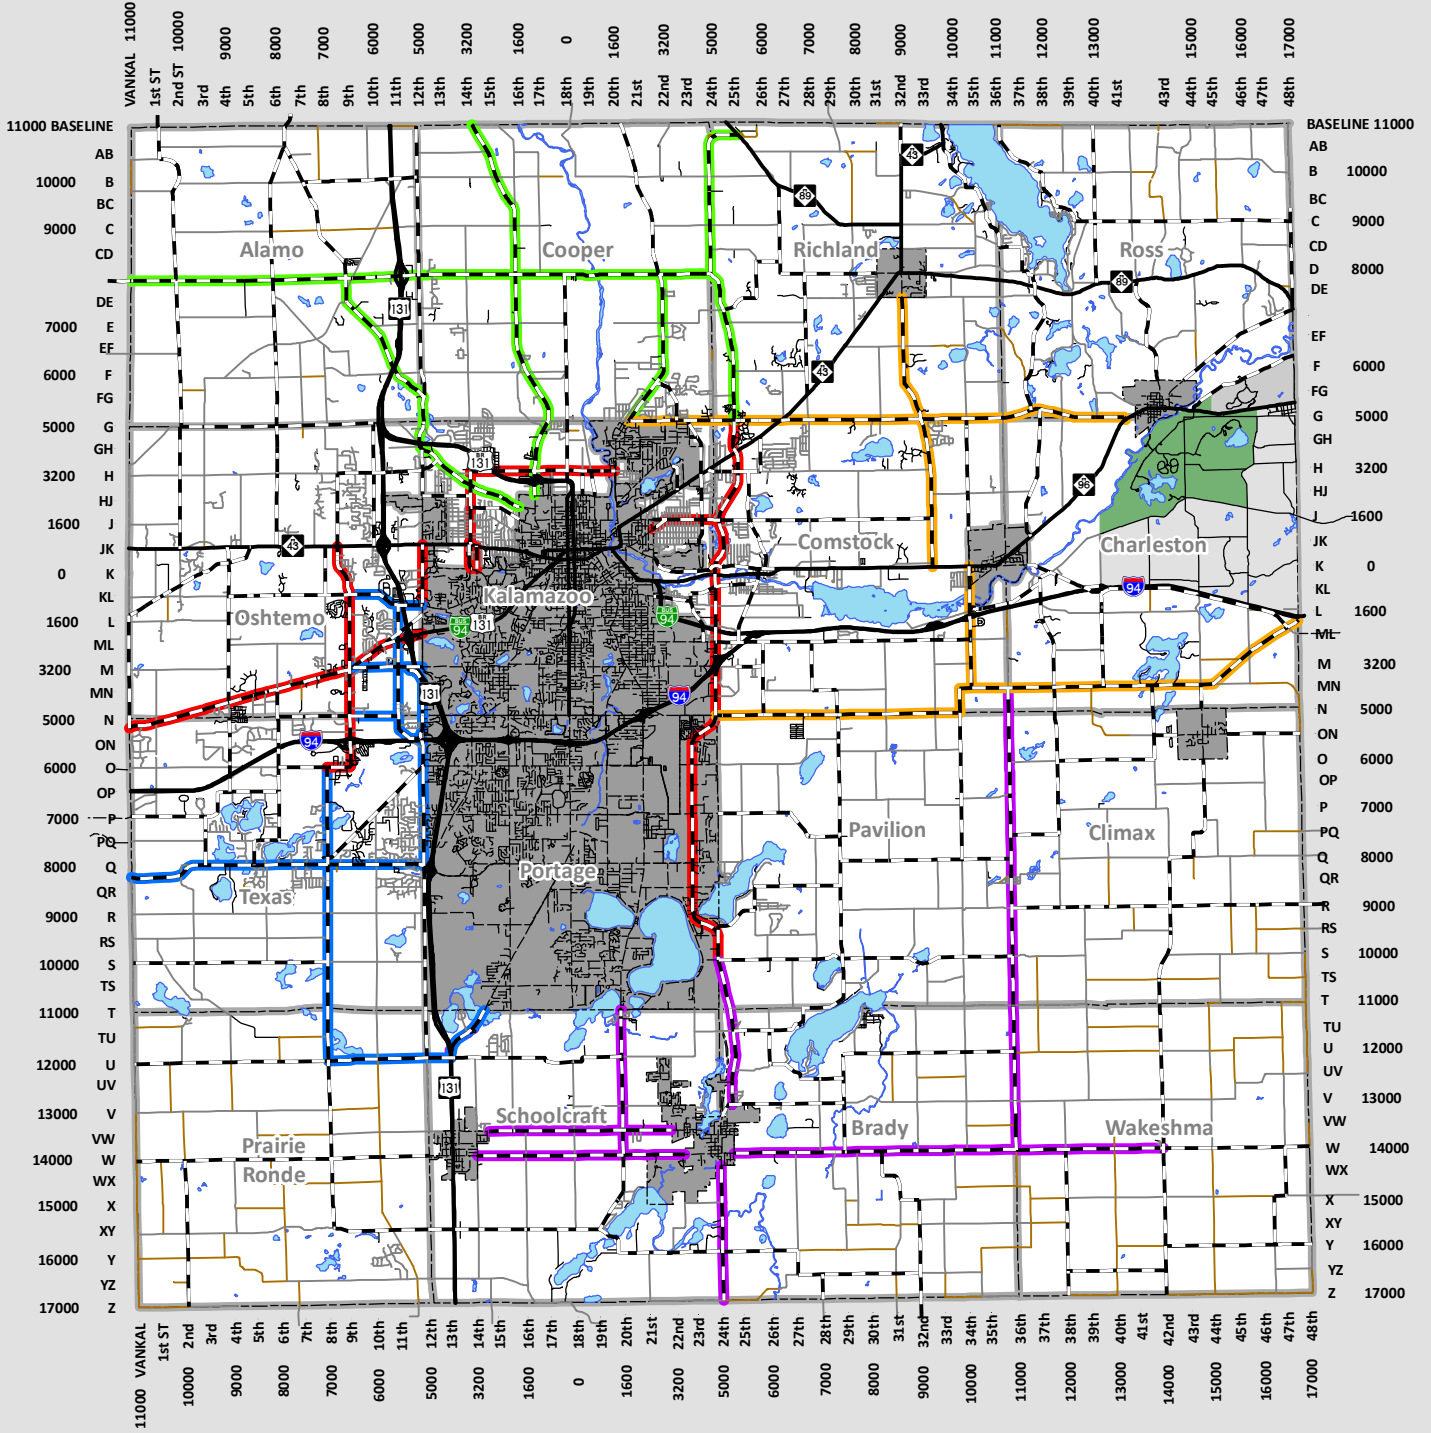

Snow Routes - Level 1

Legend

- Route #1 - Trucks
- Route #2 - Truck 20
- Route #3 - Truck 20
- Route #4 - Truck 201
- Route #5 - Truck