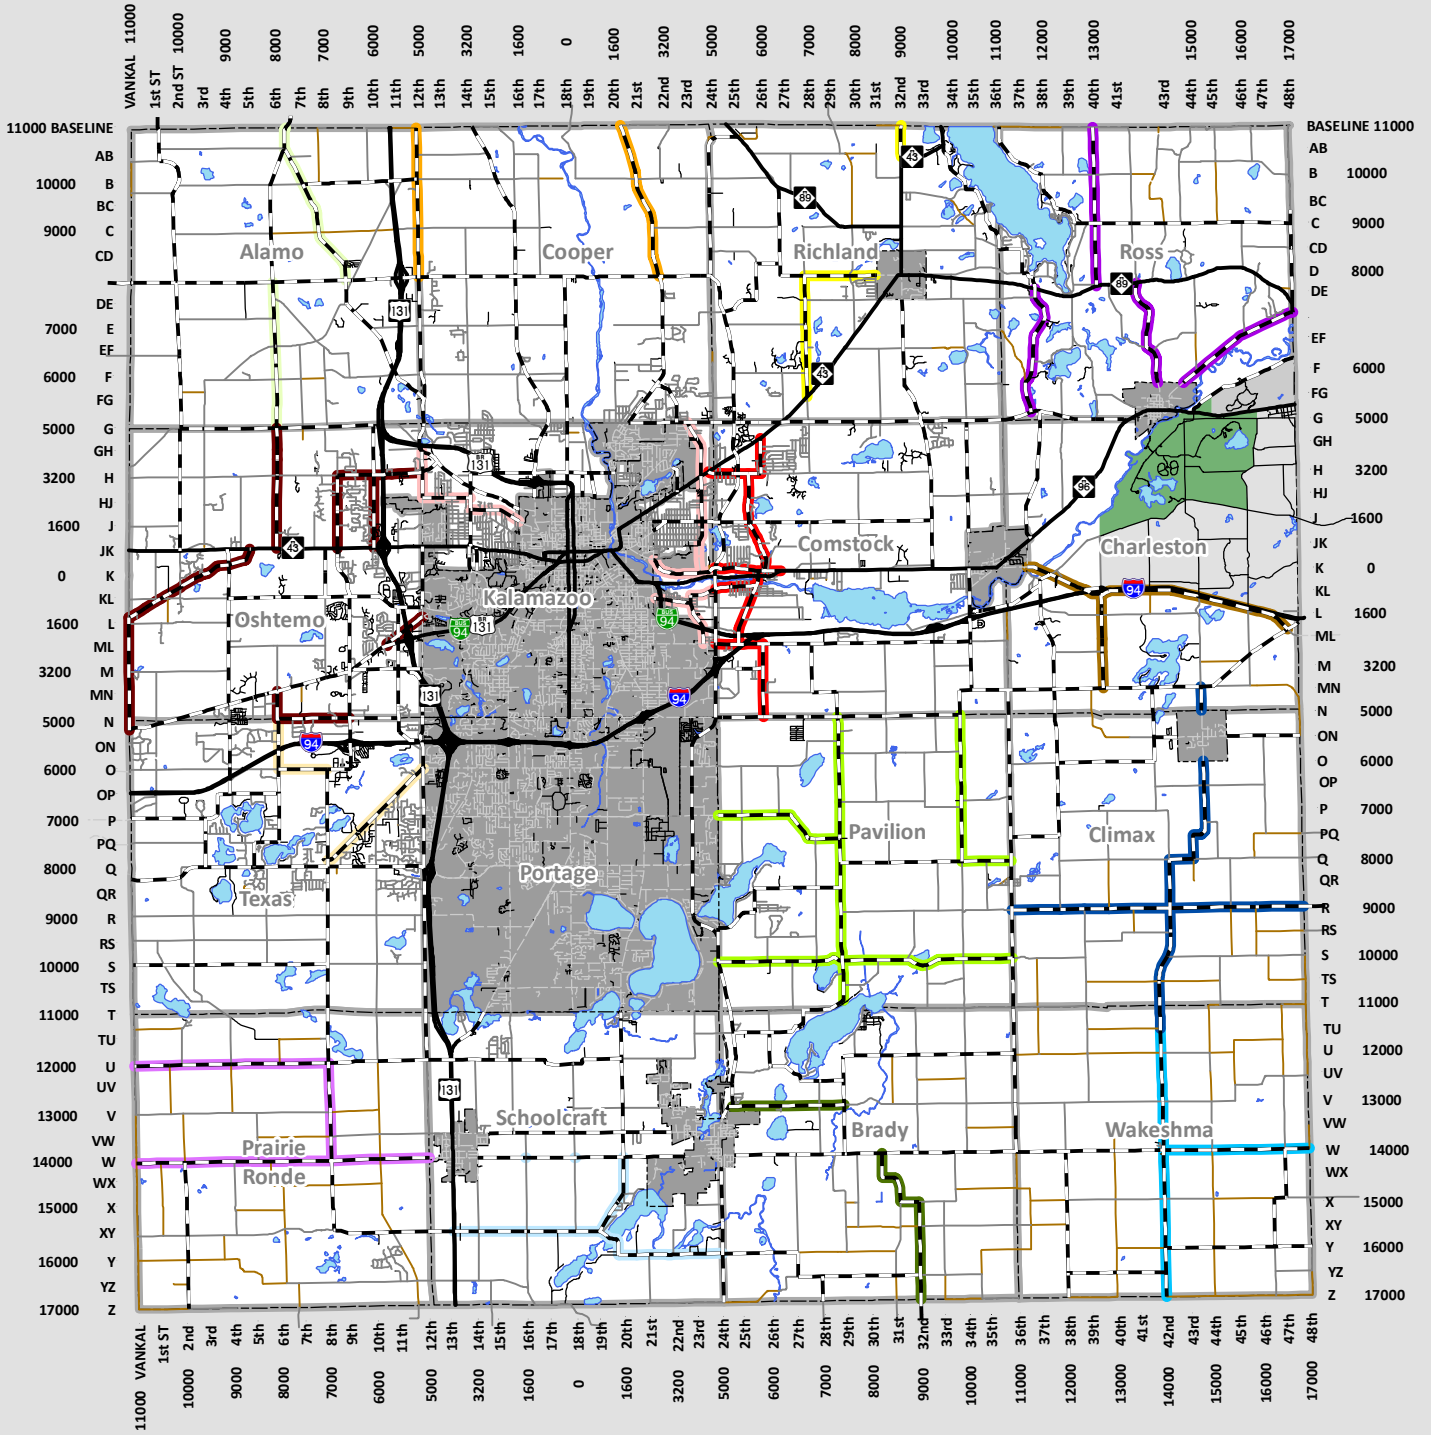

# Snow Routes - Level 2

1/9/2022 3:27:13 PM | S:\Engineering\Maps and GIS\Maps\Snow Routes\Snow\_Level2.mxd

## Legend

- |  |           |  |                 |  |           |
|--|-----------|--|-----------------|--|-----------|
|  | Truck 189 |  | Truck 205 & 173 |  | Truck 168 |
|  | Truck 166 |  | Truck 198       |  | Truck 167 |
|  | Truck 188 |  | Truck 190 & 208 |  | Truck 206 |
|  | Truck 191 |  | Truck 207       |  | Truck 169 |
|  | Truck 170 |  | Truck 172       |  | Truck 209 |