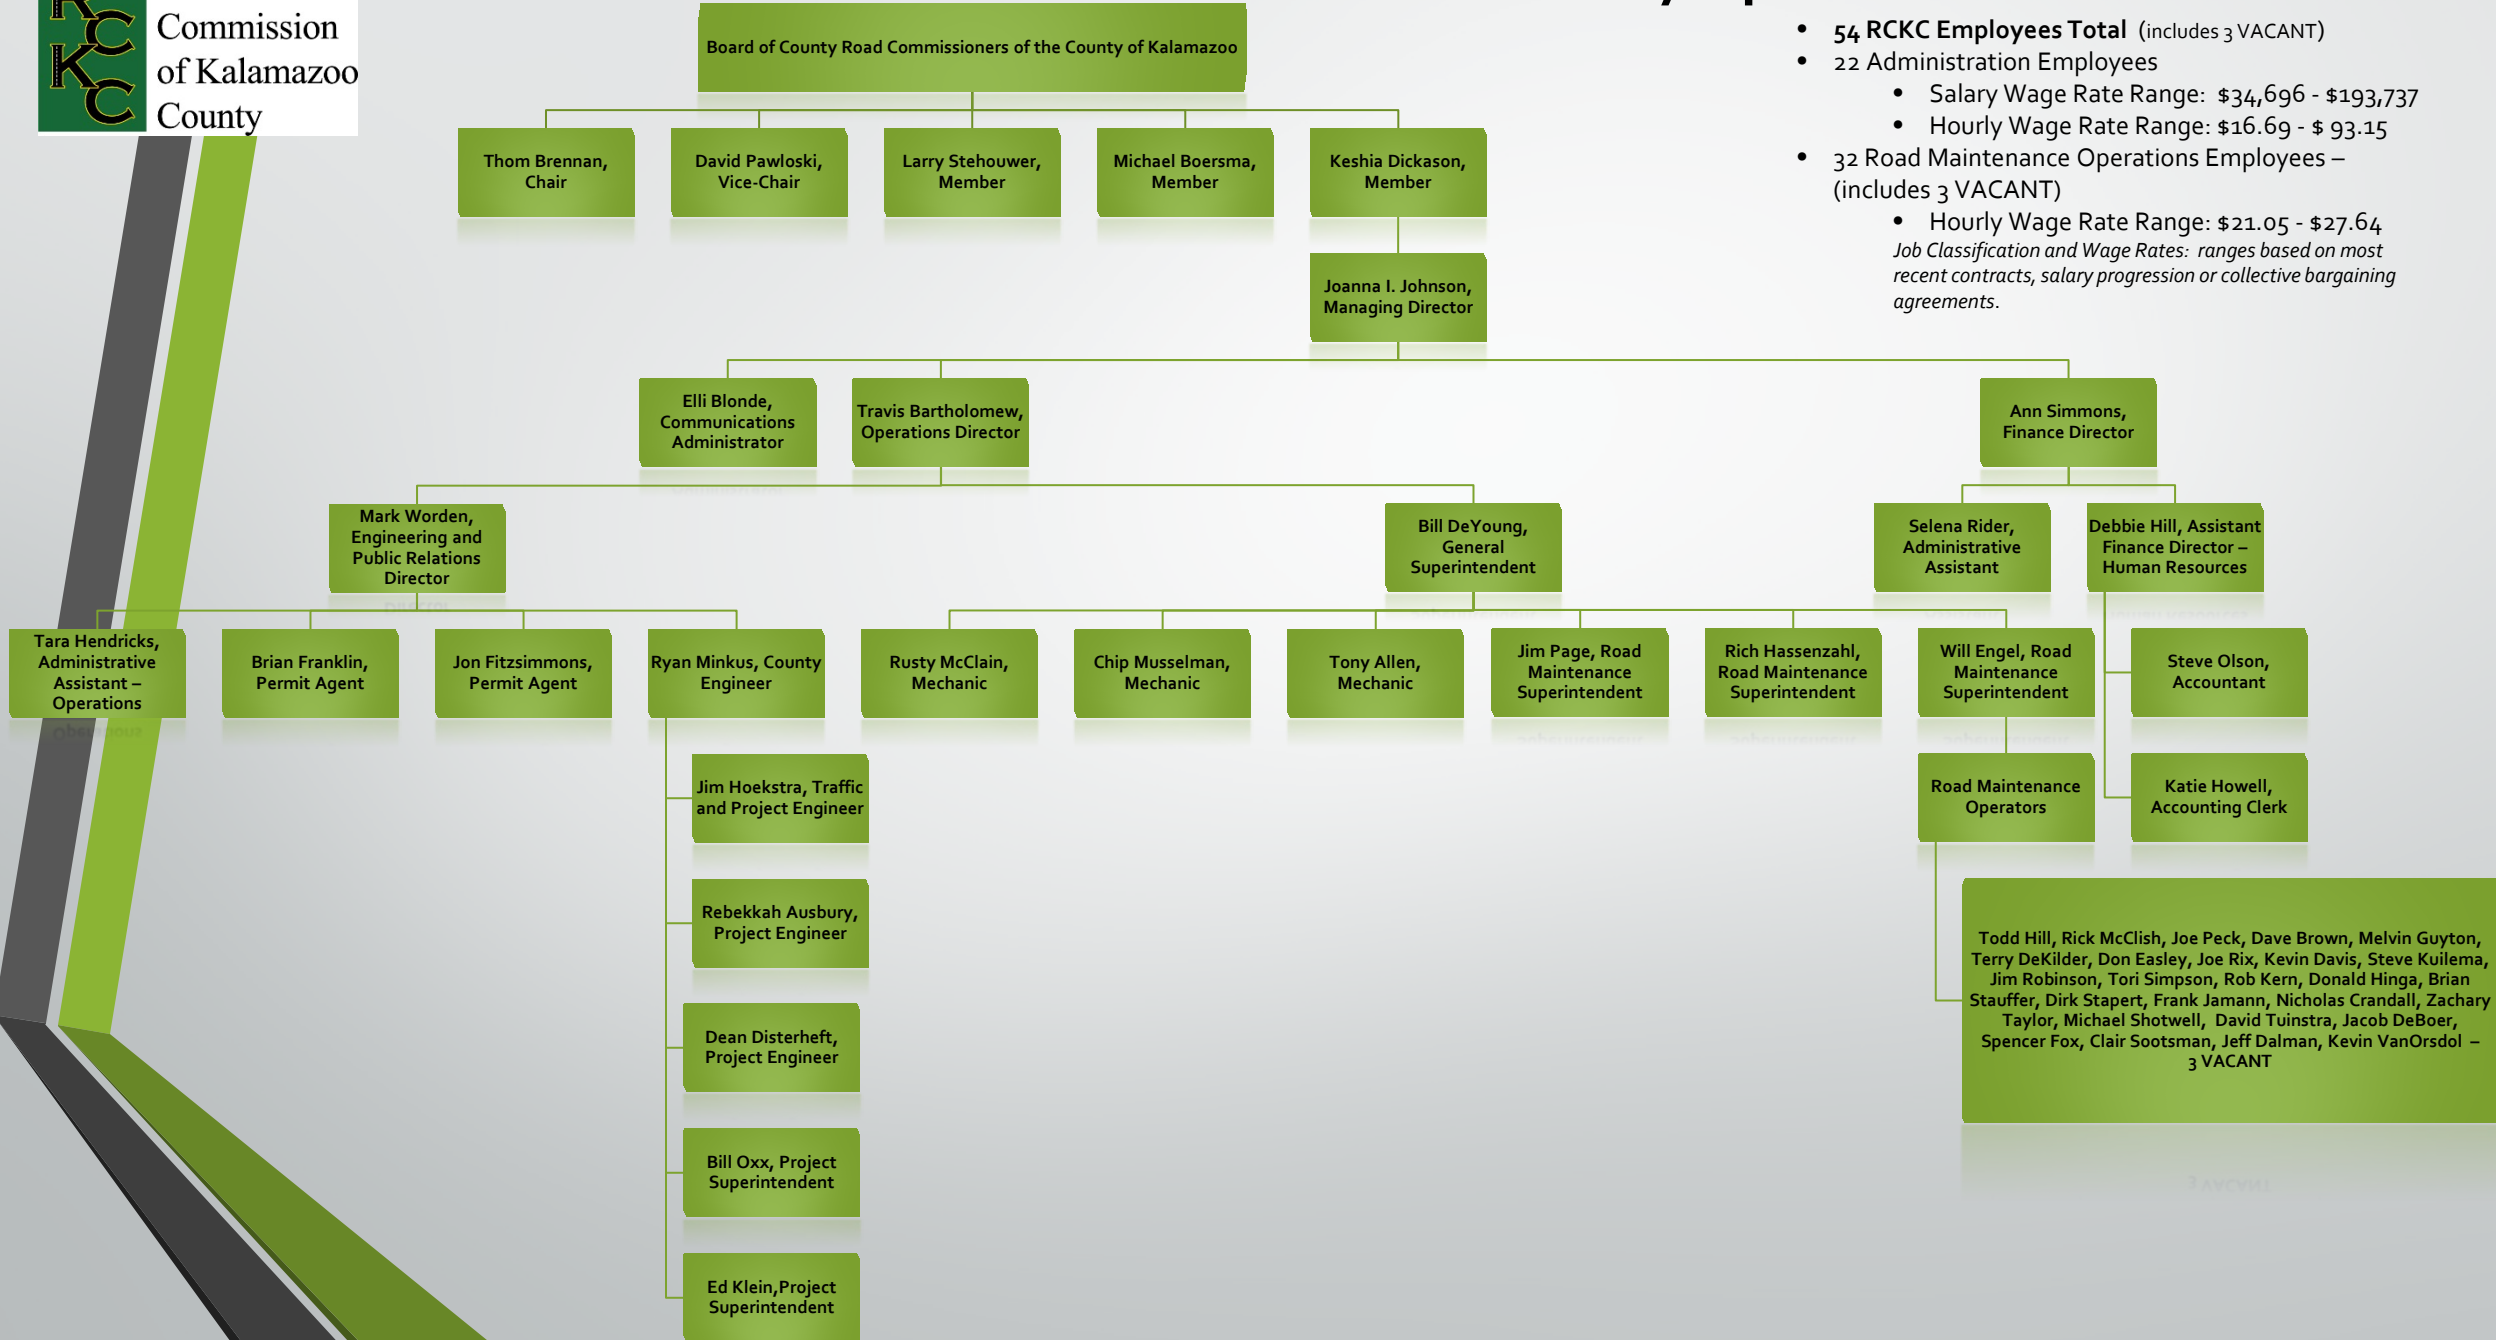

Road Commission of Kalamazoo County April 2021

- **54 RCKC Employees Total** (includes 3 VACANT)
 - 22 Administration Employees
 - Salary Wage Rate Range: \$34,696 - \$193,737
 - Hourly Wage Rate Range: \$16.69 - \$ 93.15
 - 32 Road Maintenance Operations Employees – (includes 3 VACANT)
 - Hourly Wage Rate Range: \$21.05 - \$27.64
- Job Classification and Wage Rates: ranges based on most recent contracts, salary progression or collective bargaining agreements.*