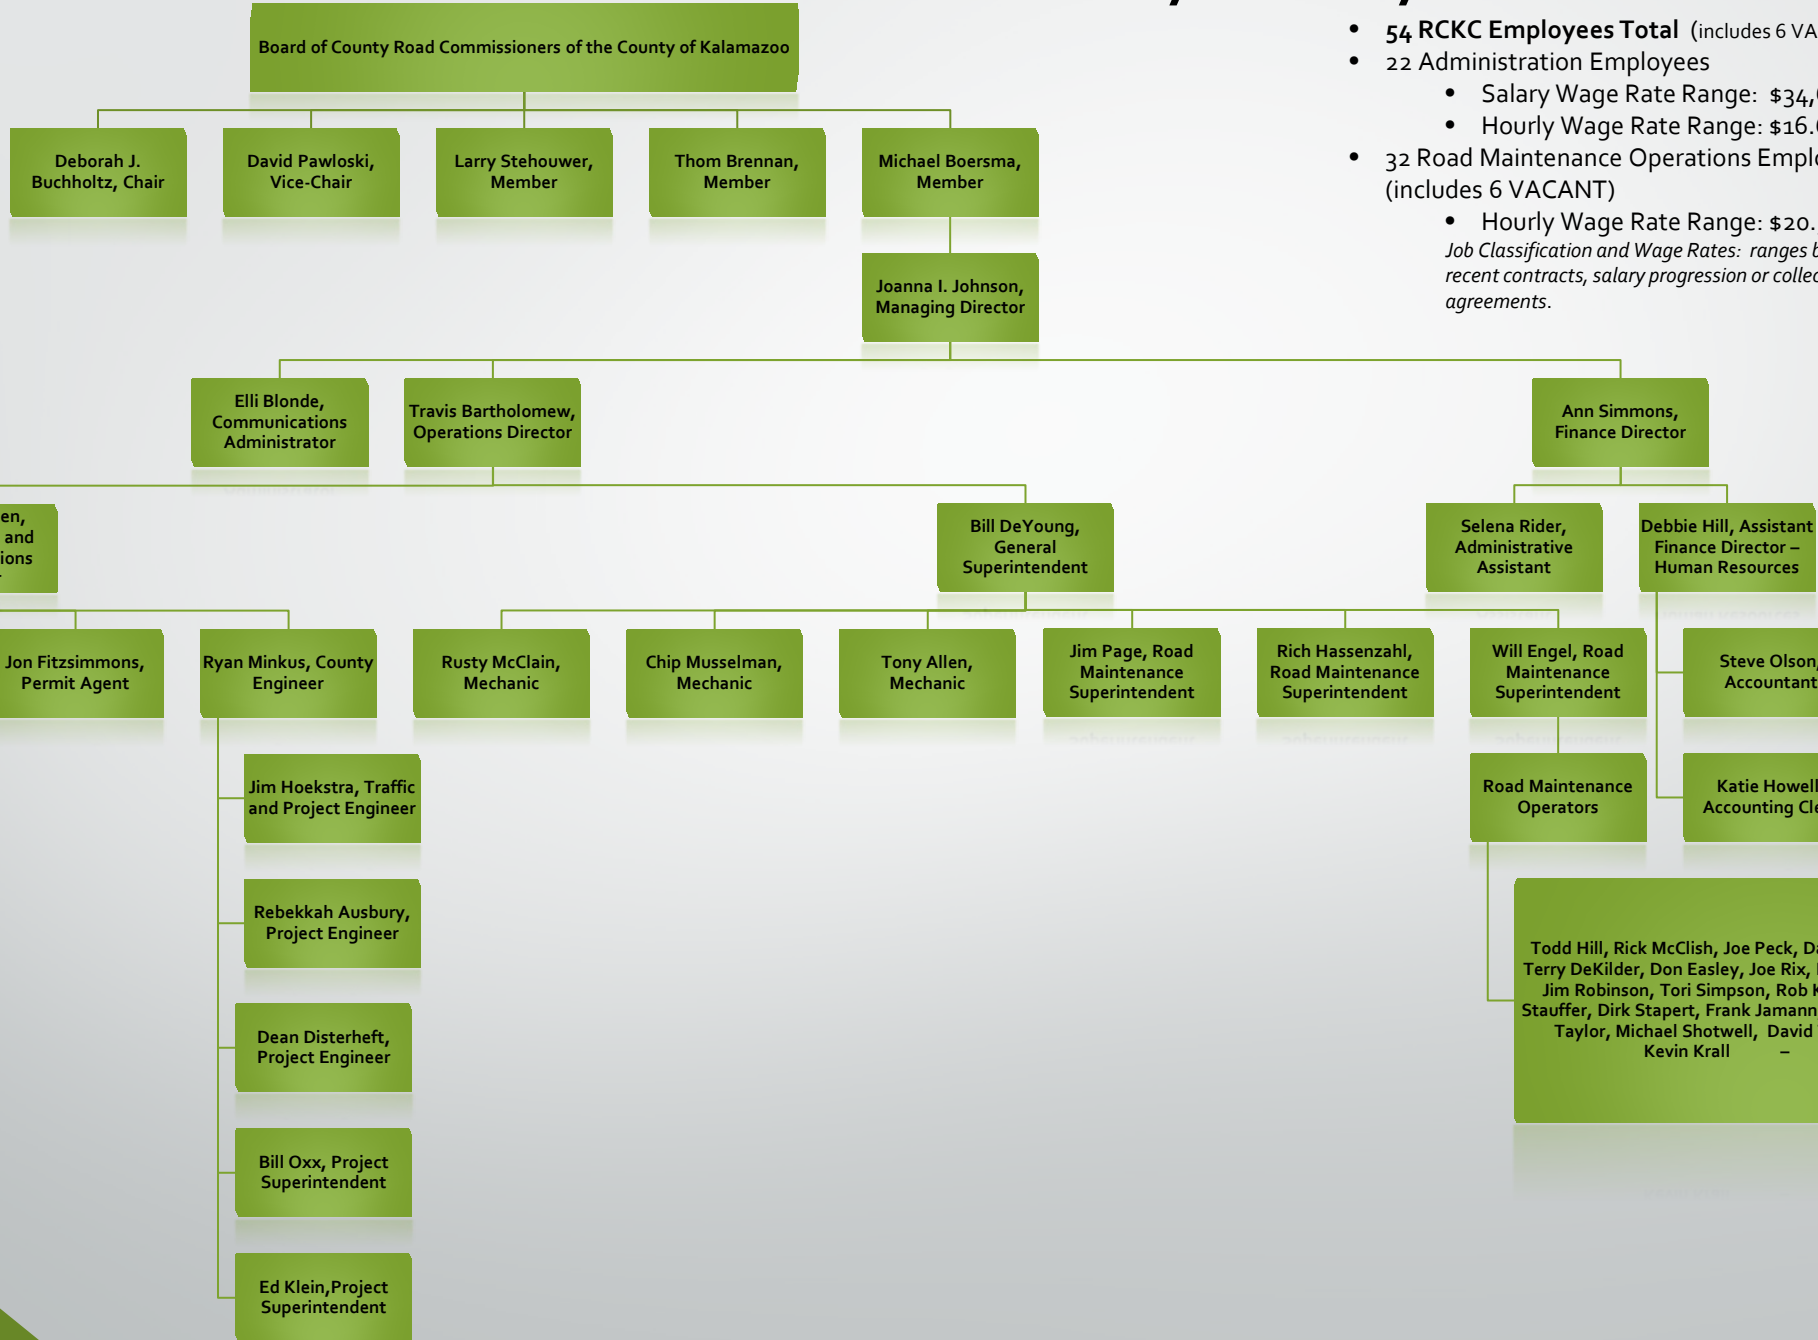

Road Commission of Kalamazoo County January 2021

- **54 RCKC Employees Total** (includes 6 VACANT)
 - 22 Administration Employees
 - Salary Wage Rate Range: \$34,696 - \$193,737
 - Hourly Wage Rate Range: \$16.69 - \$ 93.15
 - 32 Road Maintenance Operations Employees – (includes 6 VACANT)
 - Hourly Wage Rate Range: \$20.54 - \$27.14
- Job Classification and Wage Rates: ranges based on most recent contracts, salary progression or collective bargaining agreements.*