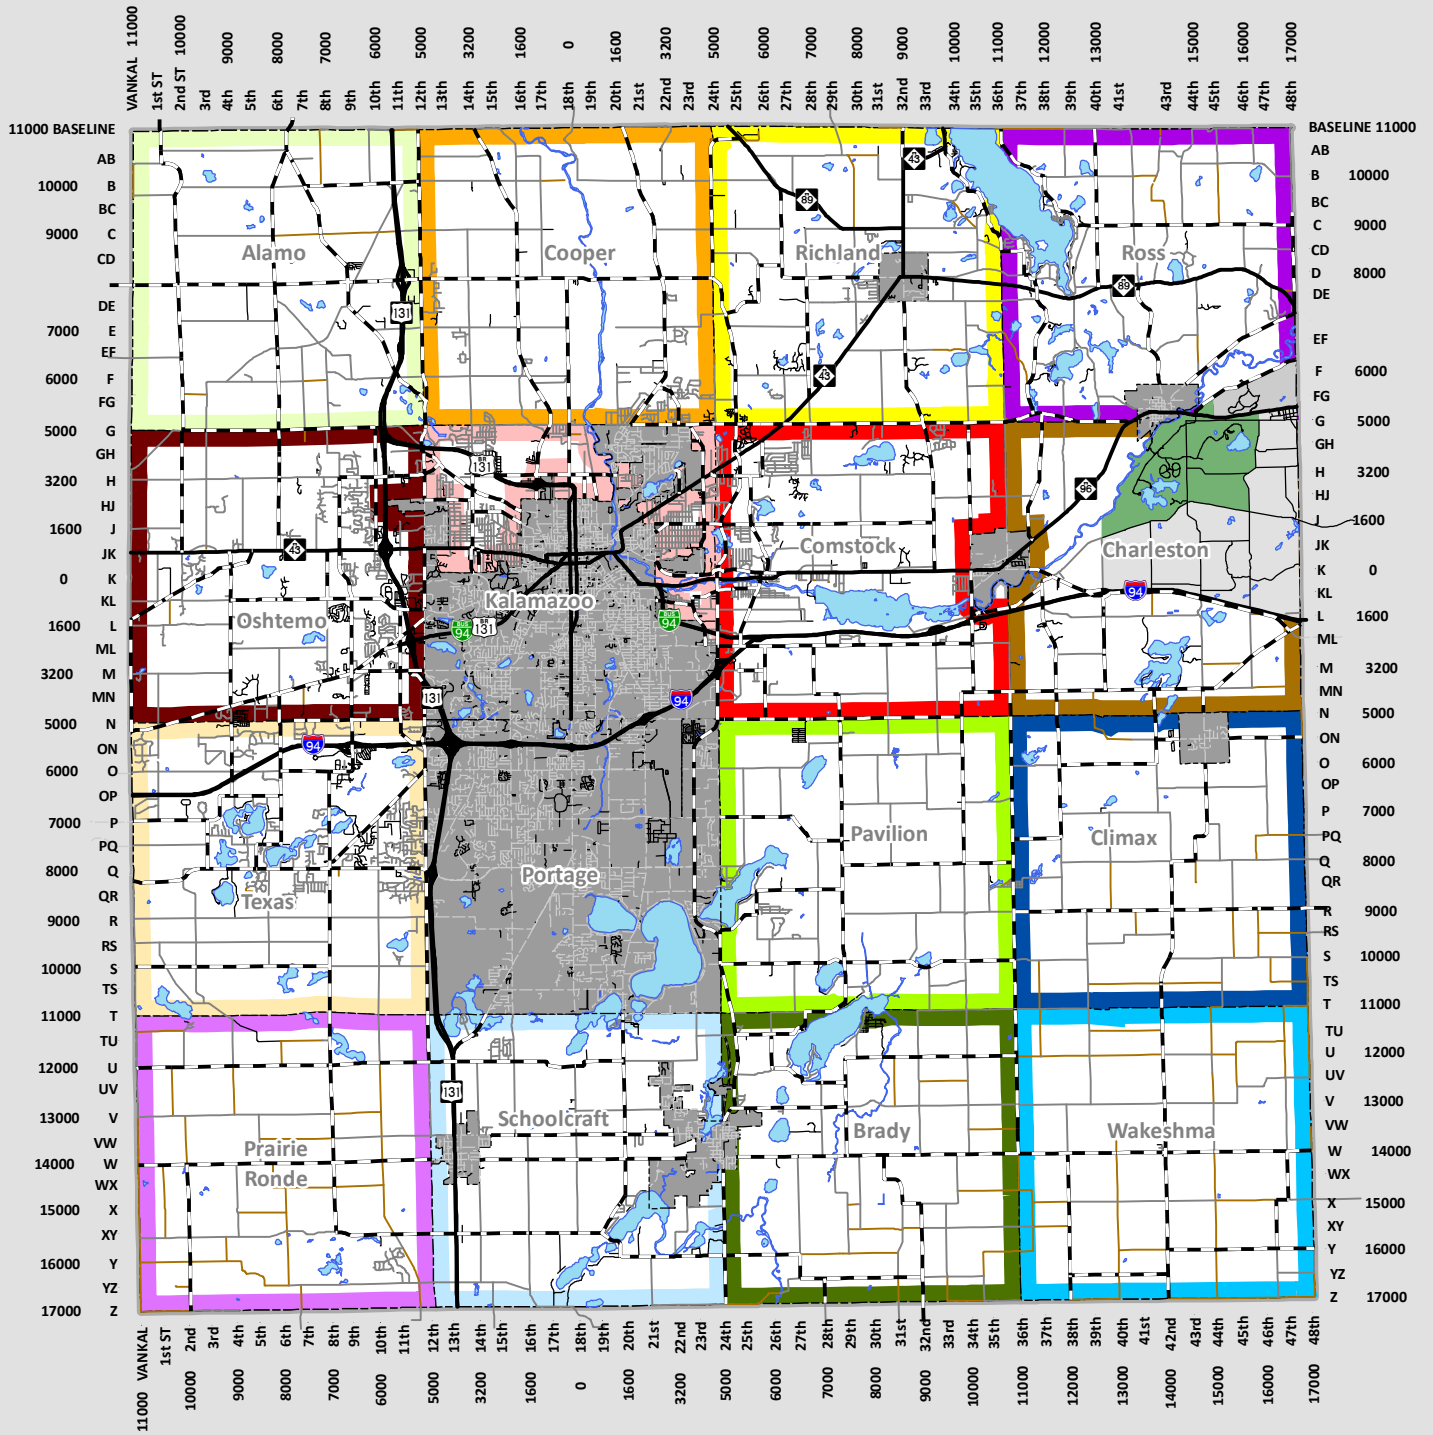

# Winter Maintenance Districts

7/19/2022 3:26:09 PM | S:\Engineering\Maps and GIS\Maps\Snow Routes\Level3.mxd

## Legend

- |  |           |   |                        |   |           |
|--|-----------|---|------------------------|---|-----------|
|  | Truck 189 |  | Trucks 205 & 175       |  | Truck 172 |
|  | Truck 166 |  | Trucks 198,171,177,193 |  | Truck 168 |
|  | Truck 188 |  | Trucks 208 & 190       |  | Truck 167 |
|  | Truck 191 |  | Trucks 207             |  | Truck 206 |
|  | Truck 170 |   |                        |  | Truck 167 |
|  |           |   |                        |  | Truck 209 |