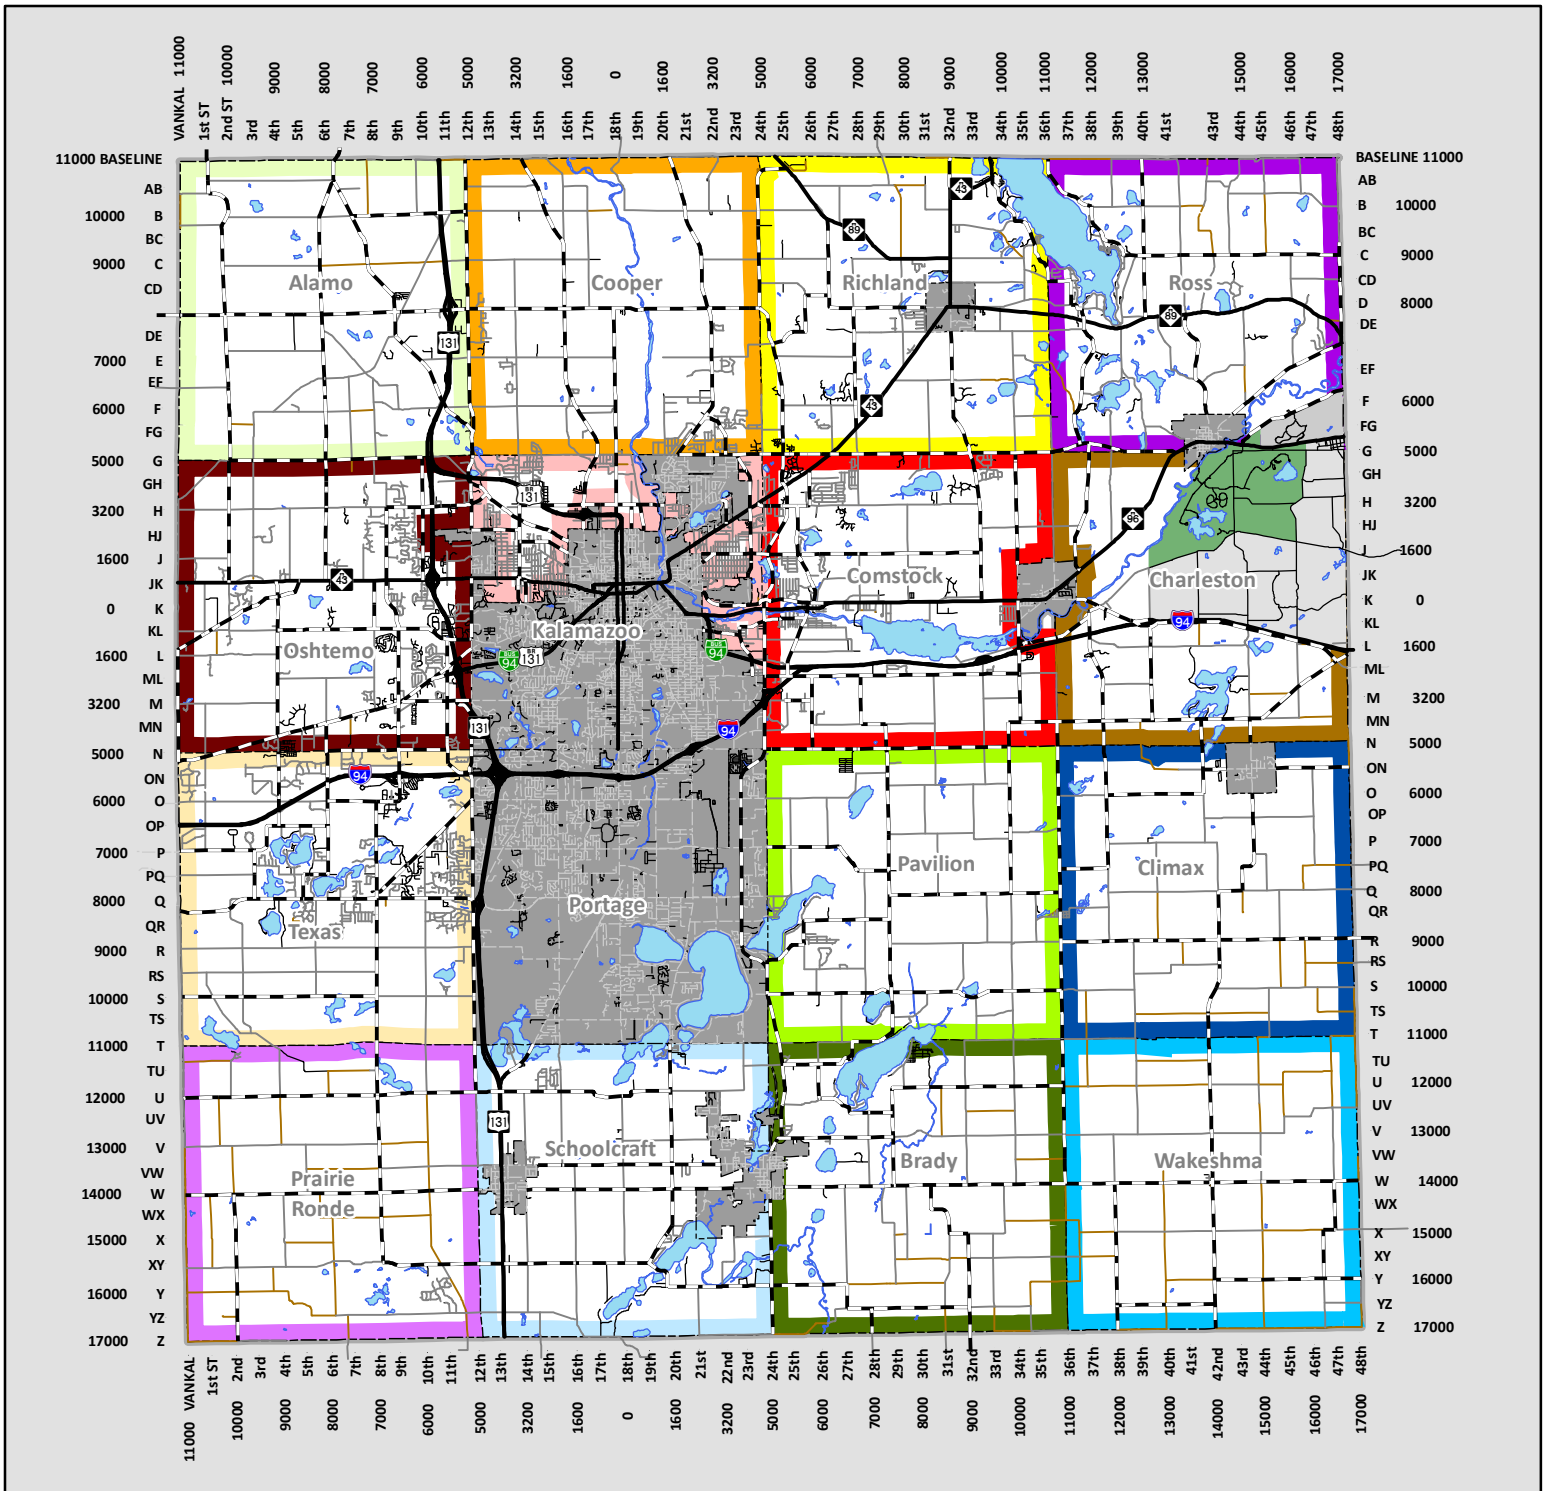

Winter Maintenance Districts

Legend

- | | | | | | |
|--|-----------|---|------------------------|---|-----------|
|  | Truck 189 |  | Trucks 167 & 190 |  | Truck 208 |
|  | Truck 200 |  | Trucks 166,170,171,172 |  | Truck 168 |
|  | Truck 188 |  | Trucks 205 & 213 |  | Truck 212 |
|  | Truck 191 |  | Truck 207 |  | Truck 169 |
|  | Truck 173 | | |  | Truck 206 |
| | | | |  | Truck 209 |