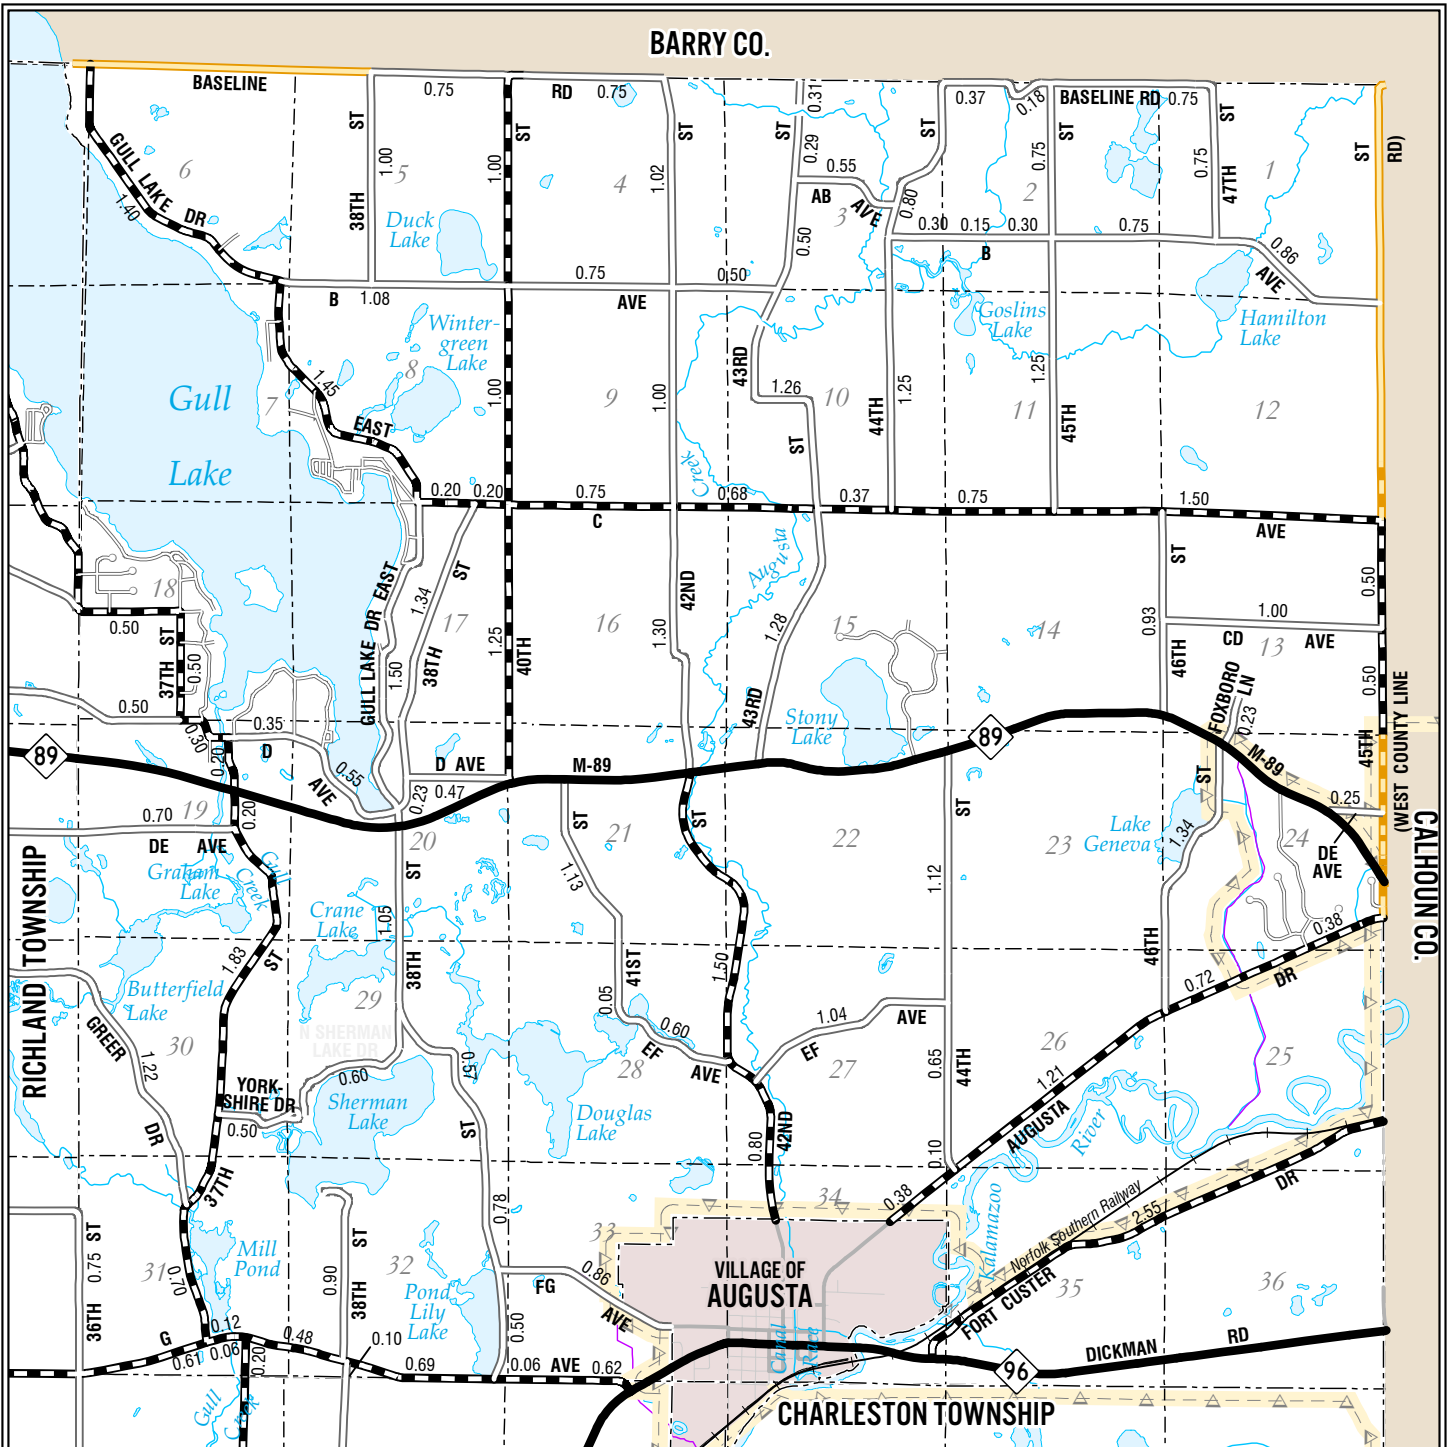

BARRY CO.

Legend

- Railroads
- Municipal Boundaries
- Section Lines
- Lakes
- Streams
- County Drains
- Adjusted Census Urban Area

Roads and Streets:

- State Trunkline Highways
- County Primary Roads
- County Local Roads
MILEAGE REPRESENTED ON THIS SHEET
- County Local Roads
MILEAGE REPRESENTED ON SECTION DETAIL SHEETS
- City Major Streets
- City Minor Streets
- Adjacent County Primary Roads
- Adjacent County Local Roads

KALAMAZOO COUNTY
ROSS TOWNSHIP

T1S R9W

1:56,000

PRIMARY ROAD SYSTEM IS 26.18 MILES.
LOCAL ROAD SYSTEM IS 42.76 MILES.